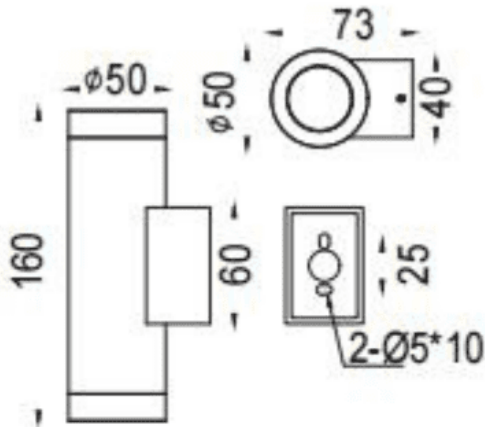

### UP&DOWNNT

Lavov wall fixture from the family UP&DOWNNT with a power of 2x4,1W and a 24 degrees beam angle. Finished in Black colour. Dimensions  $\phi 53 \times 73 \times 160 \text{mm}$ . With a total lumen output of 2x285lm and a luminous efficiency of 76.5lm/W. CCT 3000K. Driver ON-OFF. Made in Die Cast Aluminium Body, Tempered Glass Cover .IP65. IK05

### Dimensions

Product dimensions (mm)  $\phi 53 \times 73 \times 160 \text{mm}$

### Photometry

|              |                 |
|--------------|-----------------|
| Item code    | 86.OW09.1321.02 |
| Product type | Outdoor         |
| Category     | Wall Light      |
| Family       | UP&DOWNNT       |
| Pictograms   |                 |

|                             |               |
|-----------------------------|---------------|
| Product                     |               |
| Real power (W)              | 2x4,1         |
| Real luminous flux (Lm)     | 2x285         |
| Luminous efficiency (Lm/W)  | 76.5          |
| Beam angle (°)              | 24            |
| Life time (h)               | 50000h L70B10 |
| IP                          | IP65          |
| Electrical class insulation | Class I       |
| Colour                      | Black         |
| Control gear included       | Yes           |
| Control gear                | ON-OFF        |
| Light source                | LED           |
| Type of LED                 | COB           |
| Colour temperature (K)      | 3000          |
| Colour consistency (SDCM)   | SDCM<3        |
| CRI                         | 80            |
| IK                          | IK05          |