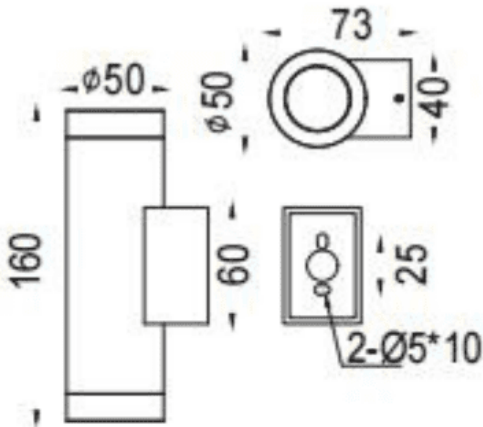

### UP&DOWNT

Lavov wall fixture from the family UP&DOWNT with a power of 2x4,1W and a 24 degrees beam angle. Finished in Black colour. Dimensions  $\phi 53 \times 73 \times 160 \text{mm}$ . With a total lumen output of 2x285lm and a luminous efficiency of 79.5lm/W. CCT 3000K. Driver DALI. Made in Die Cast Aluminium Body, Tempered Glass Cover. IP65. IK05

### Dimensions

Product dimensions (mm)  $\phi 53 \times 73 \times 160 \text{mm}$

### Photometry

Item code	86.OW09.1323.02
Product type	Outdoor
Category	Wall Light
Family	UP&DOWNT
Pictograms	

Product	
Real power (W)	2x4,1
Real luminous flux (Lm)	2x285
Luminous efficiency (Lm/W)	79.5
Beam angle (°)	24
Life time (h)	50000h L70B10
IP	IP65
Electrical class insulation	Class I
Colour	Black
Control gear included	Yes
Control gear	DALI
Light source	LED
Type of LED	COB
Colour temperature (K)	3000
Colour consistency (SDCM)	SDCM3
CRI	80
IK	IK05