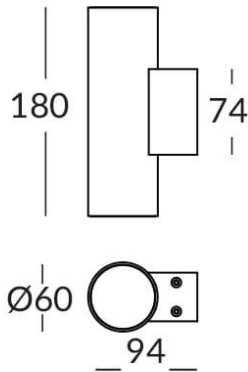

UP&DOWNNT

UP&DOWNNT is a wall light with round design emitting light up and down. With a size of Ø60mmx180mm has a power of 2x4,5W and two reflectors up&down of 24 degrees beam angle. With a real lumen output of 508lm, and an efficiency of 56.44lm/W. Is made in Die Cast Aluminium Body, Tempered Glass Cover and has an IP65 and an IK10 degree of protection. DALI driver. Finished in Black color.

Item code 86.OW09.1323.02

Product type Outdoor

Category Wall Light

Family UP&DOWNNT

Pictograms

Scheme

Product

Real power (W) 4.5

Real luminous flux (Lm) 508

Luminous efficiency (Lm/W) 56.44

Beam angle (°) 24

Life time (h) 50000h L70B10

IP 65

Electrical class insulation Class I

Colour Black

Chip Brand NICHIA