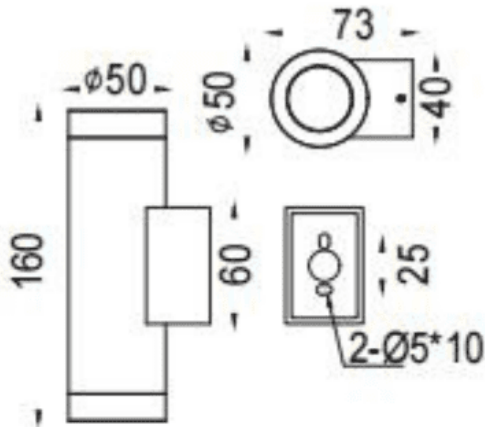

UP&DOWNNT

Lavov wall fixture from the family UP&DOWNNT with a power of 2x4,1W and a 24 degrees beam angle. Finished in Grey colour. Dimensions $\phi 53 \times 73 \times 160 \text{mm}$. With a total lumen output of 2x285lm and a luminous efficiency of 80.5lm/W. CCT 3000K. Driver DALI. Made in Die Cast Aluminium Body, Tempered Glass Cover .IP65. IK05

Dimensions

Product dimensions (mm) $\phi 53 \times 73 \times 160 \text{mm}$

Scheme

Photometry

Item code	86.OW09.1323.03
Product type	Outdoor
Category	Wall Light
Family	UP&DOWNNT
Pictograms	

Product	
Real power (W)	2x4,1
Real luminous flux (Lm)	2x285
Luminous efficiency (Lm/W)	80.5
Beam angle (°)	24
Life time (h)	50000h L70B10
IP	IP65
Electrical class insulation	Class I
Colour	Grey
Control gear included	Yes
Control gear	DALI
Light source	LED
Type of LED	COB
Colour temperature (K)	3000
Colour consistency (SDCM)	SDCM<3
CRI	80
IK	IK05