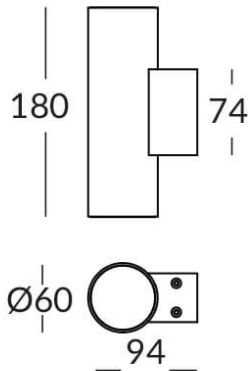

UP&DOWNT

UP&DOWNT is a wall light with round design emitting light up and down. With a size of Ø60mmx180mm has a power of 2x4,5W and two reflectors up&down of 38 degrees beam angle. With a real lumen output of 508lm, and an efficiency of 56.44lm/W. Is made in Die Cast Aluminium Body, Tempered Glass Cover and has an IP65 and an IK10 degree of protection. ON-OFF driver. Finished in White color.

Item code	86.OW09.1331.01
Product type	Outdoor
Category	Wall Light
Family	UP&DOWNT
Pictograms	

Product	
Real power (W)	4.5
Real luminous flux (Lm)	508
Luminous efficiency (Lm/W)	56.44
Beam angle (°)	38
Life time (h)	50000h L70B10
IP	65
Electrical class insulation	Class I
Colour	White
Chip Brand	NICHIA
Control gear included	Yes
Control gear	ON-OFF
Colour temperature (K)	3000
Colour consistency (SDCM)	SDCM<3
CRI	80
IK	IK10

Scheme

Photometry