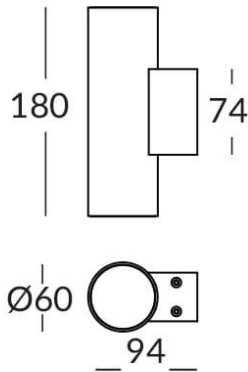

UP&DOWNT

UP&DOWNT is a wall light with round design emitting light up and down. With a size of Ø60mmx180mm has a power of 2x4,5W and two reflectors up&down of 38 degrees beam angle. With a real lumen output of 508lm, and an efficiency of 56.44lm/W. Is made in Die Cast Aluminium Body, Tempered Glass Cover and has an IP65 and an IK10 degree of protection. ON-OFF driver. Finished in White color.

Item code 86.OW09.1331.01

Product type Outdoor

Category Wall Light

Family UP&DOWNT

Pictograms

Scheme

Product

Real power (W) 4.5

Real luminous flux (Lm) 508

Luminous efficiency (Lm/W) 56.44

Beam angle (°) 38

Life time (h) 50000h L70B10

IP 65

Electrical class insulation Class I

Colour White

Chip Brand NICHIA