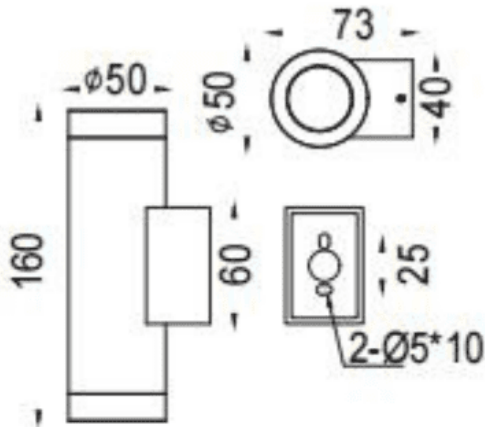

UP&DOWNT

Lavov wall fixture from the family UP&DOWNT with a power of 2x4,1W and a 45 degrees beam angle. Finished in White colour. Dimensions $\phi 53 \times 73 \times 160 \text{mm}$. With a total lumen output of 2x285lm and a luminous efficiency of 81.5lm/W. CCT 3000K. Driver ON-OFF. Made in Die Cast Aluminium Body, Tempered Glass Cover .IP65. IK05

Dimensions

Product dimensions (mm) $\phi 53 \times 73 \times 160 \text{mm}$

Scheme

Photometry

Item code	86.OW09.1331.01
Product type	Outdoor
Category	Wall Light
Family	UP&DOWNT
Pictograms	

Product	
Real power (W)	2x4,1
Real luminous flux (Lm)	2x285
Luminous efficiency (Lm/W)	81.5
Beam angle (°)	45
Life time (h)	50000h L70B10
IP	IP65
Electrical class insulation	Class I
Colour	White
Control gear included	Yes
Control gear	ON-OFF
Light source	LED
Type of LED	COB
Colour temperature (K)	3000
Colour consistency (SDCM)	SDCM<3
CRI	80
IK	IK05