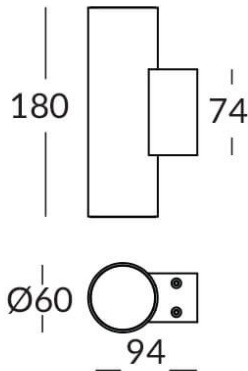

UP&DOWNT

UP&DOWNT is a wall light with round design emitting light up and down. With a size of Ø60mmx180mm has a power of 2x4,5W and two reflectors up&down of 38 degrees beam angle. With a real lumen output of 508lm, and an efficiency of 56.44lm/W. Is made in Die Cast Aluminium Body, Tempered Glass Cover and has an IP65 and an IK10 degree of protection. ON-OFF driver. Finished in Black color.

Item code	86.OW09.1331.02
Product type	Outdoor
Category	Wall Light
Family	UP&DOWNT
Pictograms	

Scheme

Product	
Real power (W)	4.5
Real luminous flux (Lm)	508
Luminous efficiency (Lm/W)	56.44
Beam angle (°)	38
Life time (h)	50000h L70B10
IP	65
Electrical class insulation	Class I
Colour	Black
Chip Brand	NICHIA
Control gear included	Yes
Control gear	ON-OFF
Colour temperature (K)	3000
Colour consistency (SDCM)	SDCM<3
CRI	80
IK	IK10

Photometry