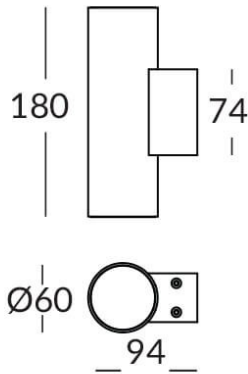

UP&DOWNT

UP&DOWNT is a wall light with round design emitting light up and down. With a size of Ø60mmx180mm has a power of 2x4,5W and two reflectors up&down of 24 degrees beam angle. With a real lumen output of 508lm, and an efficiency of 56.44lm/W. Is made in Die Cast Aluminium Body, Tempered Glass Cover and has an IP65 and an IK10 degree of protection. ON-OFF driver. Finished in Grey color.

Item code 86.OW09.1331.03

Product type Outdoor

Category Wall Light

Family UP&DOWNT

Pictograms

Product

Real power (W) 4.5

Real luminous flux (Lm) 508

Luminous efficiency (Lm/W) 56.44

Beam angle (°) 24

Life time (h) 50000h L70B10

IP 65

Electrical class insulation Class I

Colour Grey

Chip Brand NICHIA

Control gear included Yes

Control gear ON-OFF

Colour temperature (K) 3000

Colour consistency (SDCM) SDCM<3

CRI 80

IK IK10

Scheme

Photometry