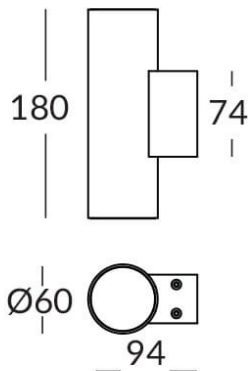

UP&DOWNT

UP&DOWNT is a wall light with round design emitting light up and down. With a size of Ø60mmx180mm has a power of 2x4,5W and two reflectors up&down of 24 degrees beam angle. With a real lumen output of 508lm, and an efficiency of 56.44lm/W. Is made in Die Cast Aluminium Body, Tempered Glass Cover and has an IP65 and an IK10 degree of protection. ON-OFF driver. Finished in Grey color.

Item code 86.OW09.1331.03

Product type Outdoor

Category Wall Light

Family UP&DOWNT

Pictograms

Product

Real power (W) 4.5

Real luminous flux (Lm) 508

Luminous efficiency (Lm/W) 56.44

Beam angle (°) 24

Life time (h) 50000h L70B10

IP 65

Electrical class insulation Class I

Colour Grey

Chip Brand NICHIA

Control gear included Yes

Control gear ON-OFF

Colour temperature (K) 3000

Colour consistency (SDCM) SDCM<3

CRI 80

IK IK10

Scheme

Photometry