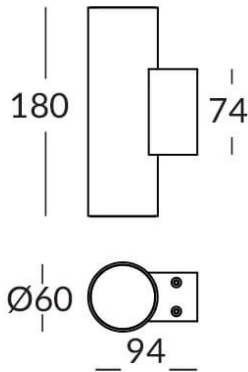

UP&DOWNNT

UP&DOWNNT is a wall light with round design emitting light up and down. With a size of Ø60mmx180mm has a power of 2x4,5W and two reflectors up&down of 38 degrees beam angle. With a real lumen output of 508lm, and an efficiency of 56.44lm/W. Is made in Die Cast Aluminium Body, Tempered Glass Cover and has an IP65 and an IK10 degree of protection. DALI driver. Finished in Black color.

Item code 86.OW09.1333.02

Product type Outdoor

Category Wall Light

Family UP&DOWNNT

Pictograms

Scheme

Product

Real power (W) 4.5

Real luminous flux (Lm) 508

Luminous efficiency (Lm/W) 56.44

Beam angle (°) 38

Life time (h) 50000h L70B10

IP 65

Electrical class insulation Class I

Colour Black

Chip Brand NICHIA