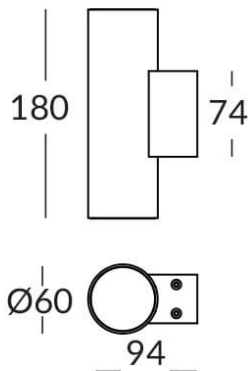

UP&DOWNNT

UP&DOWNNT is a wall light with round design emitting light up and down. With a size of Ø60mmx180mm has a power of 2x4,5W and two reflectors up&down of 38 degrees beam angle. With a real lumen output of 508lm, and an efficiency of 56.44lm/W. Is made in Die Cast Aluminium Body, Tempered Glass Cover and has an IP65 and an IK10 degree of protection. DALI driver. Finished in Black color.

Item code 86.OW09.1333.02

Product type Outdoor

Category Wall Light

Family UP&DOWNNT

Pictograms

Product

Real power (W) 4.5

Real luminous flux (Lm) 508

Luminous efficiency (Lm/W) 56.44

Beam angle (°) 38

Life time (h) 50000h L70B10

IP 65

Electrical class insulation Class I

Colour Black

Chip Brand NICHIA

Control gear included Yes

Control gear DALI

Colour temperature (K) 3000

Colour consistency (SDCM) SDCM<3

CRI 80

IK IK10

Scheme

Photometry