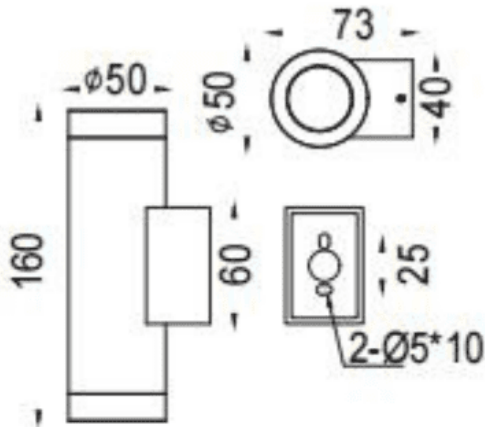

UP&DOWNNT

Lavov wall fixture from the family UP&DOWNNT with a power of 2x4,1W and a 45 degrees beam angle. Finished in Black colour. Dimensions $\phi 53 \times 73 \times 160 \text{mm}$. With a total lumen output of 2x285lm and a luminous efficiency of 85.5lm/W. CCT 3000K. Driver DALI. Made in Die Cast Aluminium Body, Tempered Glass Cover .IP65. IK05

Dimensions

Product dimensions (mm) $\phi 53 \times 73 \times 160 \text{mm}$

Scheme

Photometry

Item code	86.OW09.1333.02
Product type	Outdoor
Category	Wall Light
Family	UP&DOWNNT
Pictograms	

Product	
Real power (W)	2x4,1
Real luminous flux (Lm)	2x285
Luminous efficiency (Lm/W)	85.5
Beam angle (°)	45
Life time (h)	50000h L70B10
IP	IP65
Electrical class insulation	Class I
Colour	Black
Control gear included	Yes
Control gear	DALI
Light source	LED
Type of LED	COB
Colour temperature (K)	3000
Colour consistency (SDCM)	SDCM<3
CRI	80
IK	IK05