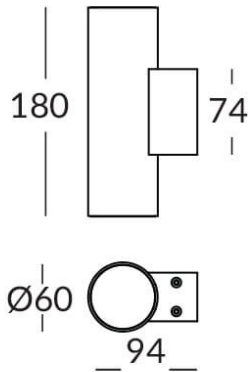

UP&DOWNNT

UP&DOWNNT is a wall light with round design emitting light up and down. With a size of Ø60mmx180mm has a power of 2x4,5W and two reflectors up&down of 24 degrees beam angle. With a real lumen output of 508lm, and an efficiency of 56.44lm/W. Is made in Die Cast Aluminium Body, Tempered Glass Cover and has an IP65 and an IK10 degree of protection. DALI driver. Finished in Grey color.

Item code 86.OW09.1333.03

Product type Outdoor

Category Wall Light

Family UP&DOWNNT

Pictograms

Scheme

Product

Real power (W) 4.5

Real luminous flux (Lm) 508

Luminous efficiency (Lm/W) 56.44

Beam angle (°) 24

Life time (h) 50000h L70B10

IP 65

Electrical class insulation Class I

Colour Grey

Chip Brand NICHIA