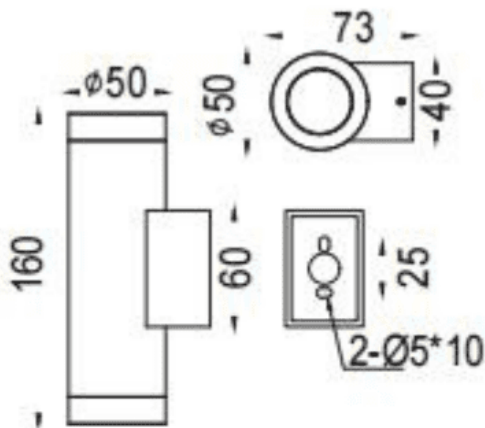

UP&DOWNT

Lavov wall fixture from the family UP&DOWNT with a power of 2x4,1W and a 45 degrees beam angle. Finished in Grey colour. Dimensions $\phi 53 \times 73 \times 160 \text{mm}$. With a total lumen output of 2x285lm and a luminous efficiency of 86.5lm/W. CCT 3000K. Driver DALI. Made in Die Cast Aluminium Body, Tempered Glass Cover .IP65. IK05

Dimensions

Product dimensions (mm) $\phi 53 \times 73 \times 160 \text{mm}$

Scheme

Photometry

Item code	86.OW09.1333.03
Product type	Outdoor
Category	Wall Light
Family	UP&DOWNT
Pictograms	

Product	
Real power (W)	2x4,1
Real luminous flux (Lm)	2x285
Luminous efficiency (Lm/W)	86.5
Beam angle (°)	45
Life time (h)	50000h L70B10
IP	IP65
Electrical class insulation	Class I
Colour	Grey
Control gear included	Yes
Control gear	DALI
Light source	LED
Type of LED	COB
Colour temperature (K)	3000
Colour consistency (SDCM)	SDCM<3
CRI	80
IK	IK05