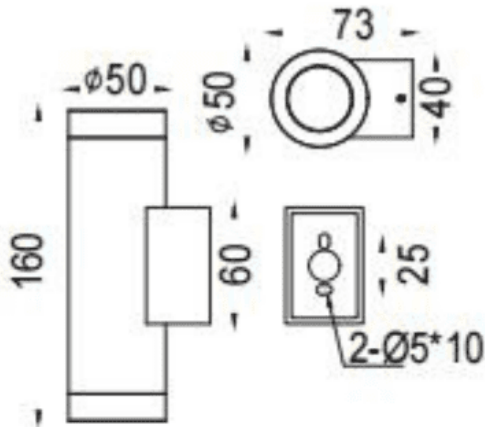

UP&DOWNNT

Lavov wall fixture from the family UP&DOWNNT with a power of 2x4,1W and a 60 degrees beam angle. Finished in Black colour. Dimensions $\phi 53 \times 73 \times 160 \text{mm}$. With a total lumen output of 2x285lm and a luminous efficiency of 82.5lm/W. CCT 3000K. Driver ON-OFF. Made in Die Cast Aluminium Body, Tempered Glass Cover .IP65. IK05

Dimensions

Product dimensions (mm) $\phi 53 \times 73 \times 160 \text{mm}$

Scheme

Photometry

Item code	86.OW09.1341.02
Product type	Outdoor
Category	Wall Light
Family	UP&DOWNNT
Pictograms	

Product	
Real power (W)	2x4,1
Real luminous flux (Lm)	2x285
Luminous efficiency (Lm/W)	82.5
Beam angle (°)	60
Life time (h)	50000h L70B10
IP	IP65
Electrical class insulation	Class I
Colour	Black
Control gear included	Yes
Control gear	ON-OFF
Light source	LED
Type of LED	COB
Colour temperature (K)	3000
Colour consistency (SDCM)	SDCM<3
CRI	80
IK	IK05