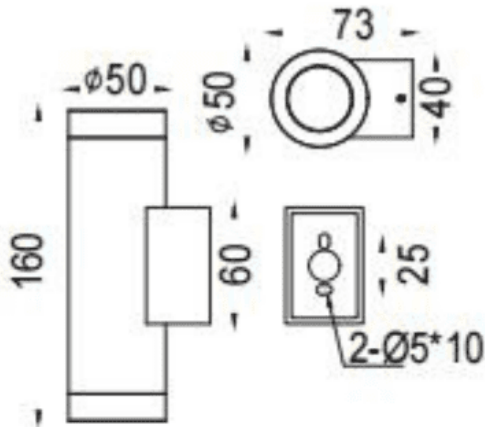

UP&DOWNNT

Lavov wall fixture from the family UP&DOWNNT with a power of 2x8W and a 15 degrees beam angle. Finished in Grey colour. Dimensions $\phi 60 \times 83 \times 180 \text{mm}$. With a total lumen output of 2x800lm and a luminous efficiency of 100lm/W. CCT 3000K. Driver DALI. Made in Die Cast Aluminium Body, Tempered Glass Cover. IP65. IK05

Dimensions

Product dimensions (mm) $\phi 53 \times 73 \times 160 \text{mm}$

Scheme

Photometry

Item code	86.OW09.1341.03
Product type	Outdoor
Category	Wall Light
Family	UP&DOWNNT
Pictograms	

Product	
Real power (W)	2x4,1
Real luminous flux (Lm)	2x285
Luminous efficiency (Lm/W)	83.5
Beam angle (°)	60
Life time (h)	50000h L70B10
IP	IP65
Electrical class insulation	Class I
Colour	Grey
Control gear included	Yes
Control gear	ON-OFF
Light source	LED
Type of LED	COB
Colour temperature (K)	3000
Colour consistency (SDCM)	SDCM<3
CRI	80
IK	IK05