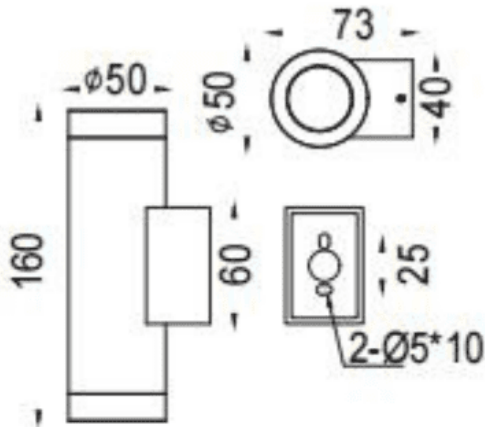

UP&DOWNNT

Lavov wall fixture from the family UP&DOWNNT with a power of 2x4,1W and a 60 degrees beam angle. Finished in White colour. Dimensions $\phi 53 \times 73 \times 160 \text{mm}$. With a total lumen output of 2x285lm and a luminous efficiency of 84.5lm/W. CCT 3000K. Driver DALI. Made in Die Cast Aluminium Body, Tempered Glass Cover .IP65. IK05

Dimensions

Product dimensions (mm) $\phi 53 \times 73 \times 160 \text{mm}$

Scheme

Photometry

Item code	86.OW09.1343.01
Product type	Outdoor
Category	Wall Light
Family	UP&DOWNNT
Pictograms	

Product	
Real power (W)	2x4,1
Real luminous flux (Lm)	2x285
Luminous efficiency (Lm/W)	84.5
Beam angle (°)	60
Life time (h)	50000h L70B10
IP	IP65
Electrical class insulation	Class I
Colour	White
Control gear included	Yes
Control gear	DALI
Light source	LED
Type of LED	COB
Colour temperature (K)	3000
Colour consistency (SDCM)	SDCM<3
CRI	80
IK	IK05