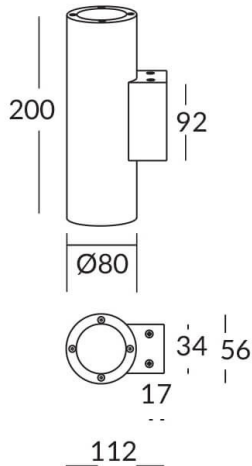

UP&DOWNT

UP&DOWNT is a wall light with round design emitting light up and down. With a size of Ø80mmx200mm has a power of 2x8W and two reflectors up&down of 15 degrees beam angle. With a real lumen output of 1972lm, and an efficiency of 123.25lm/W. Is made in Die Cast Aluminium Body, Tempered Glass Cover and has an IP65 and an IK10 degree of protection. ON-OFF driver. Finished in White color.

Item code	86.OW09.2311.01
Product type	Outdoor
Category	Wall Light
Family	UP&DOWNT
Pictograms	

Scheme

Product	
Real power (W)	8
Real luminous flux (Lm)	1972
Luminous efficiency (Lm/W)	123.25
Beam angle (°)	15
Life time (h)	50000h L70B10
IP	65
Electrical class insulation	Class I
Colour	White
Chip Brand	NICHIA
Control gear included	Yes
Control gear	ON-OFF
Colour temperature (K)	3000
Colour consistency (SDCM)	SDCM<3
CRI	80
IK	IK10