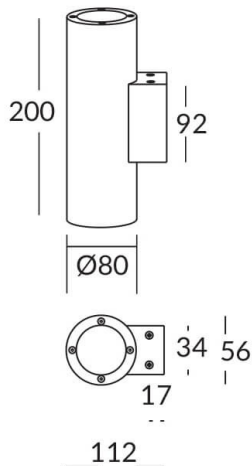

UP&DOWNNT

UP&DOWNNT is a wall light with round design emitting light up and down. With a size of Ø80mmx200mm has a power of 2x8W and two reflectors up&down of 15 degrees beam angle. With a real lumen output of 1972lm, and an efficiency of 123.25lm/W. Is made in Die Cast Aluminium Body, Tempered Glass Cover and has an IP65 and an IK10 degree of protection. ON-OFF driver. Finished in White color.

Item code 86.OW09.2311.01

Product type Outdoor

Category Wall Light

Family UP&DOWNNT

Pictograms

Product

Real power (W) 8

Real luminous flux (Lm) 1972

Luminous efficiency (Lm/W) 123.25

Beam angle (°) 15

Life time (h) 50000h L70B10

IP 65

Electrical class insulation Class I

Colour White

Chip Brand NICHIA

Control gear included Yes

Control gear ON-OFF

Colour temperature (K) 3000

Colour consistency (SDCM) SDCM<3

CRI 80

IK IK10

Scheme

Photometry