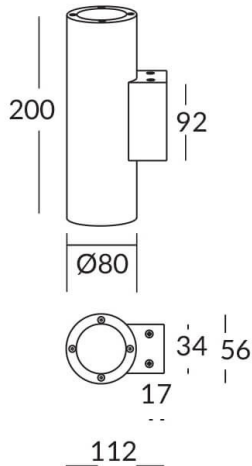

UP&DOWNT

UP&DOWNT is a wall light with round design emitting light up and down. With a size of Ø80mmx200mm has a power of 2x8W and two reflectors up&down of 15 degrees beam angle. With a real lumen output of 1972lm, and an efficiency of 123.25lm/W. Is made in Die Cast Aluminium Body, Tempered Glass Cover and has an IP65 and an IK10 degree of protection. ON-OFF driver. Finished in White color.

Item code 86.OW09.2311.01

Product type Outdoor

Category Wall Light

Family UP&DOWNT

Pictograms

Product

Real power (W) 8

Real luminous flux (Lm) 1972

Luminous efficiency (Lm/W) 123.25

Beam angle (°) 15

Life time (h) 50000h L70B10

IP 65

Electrical class insulation Class I

Colour White

Chip Brand NICHIA

Control gear included Yes

Control gear ON-OFF

Colour temperature (K) 3000

Colour consistency (SDCM) SDCM<3

CRI 80

IK IK10

Scheme

Photometry