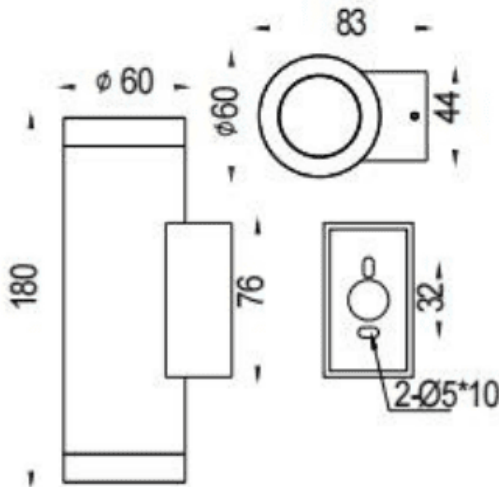

UP&DOWNNT

Lavov wall fixture from the family UP&DOWNNT with a power of 2x8W and a 15 degrees beam angle. Finished in White colour. Dimensions $\phi 60 \times 83 \times 180 \text{mm}$. With a total lumen output of 2x800lm and a luminous efficiency of 100lm/W. CCT 3000K. Driver ON-OFF. Made in Die Cast Aluminium Body, Tempered Glass Cover .IP65. IK05

Dimensions

Product dimensions (mm) $\phi 60 \times 83 \times 180 \text{mm}$

Scheme

Photometry

Item code	86.OW09.2311.01
Product type	Outdoor
Category	Wall Light
Family	UP&DOWNNT
Pictograms	

Product	
Real power (W)	2x8
Real luminous flux (Lm)	2x800
Luminous efficiency (Lm/W)	100
Beam angle (°)	15
Life time (h)	50000h L70B10
IP	IP65
Electrical class insulation	Class I
Colour	White
Control gear included	Yes
Control gear	ON-OFF
Light source	LED
Type of LED	COB
Colour temperature (K)	3000
Colour consistency (SDCM)	SDCM<3
CRI	80
IK	IK05