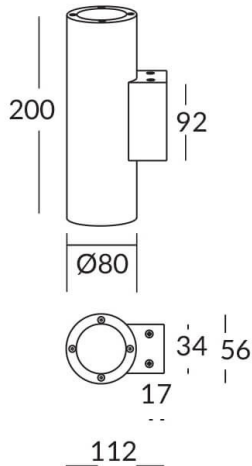

UP&DOWNT

UP&DOWNT is a wall light with round design emitting light up and down. With a size of Ø80mmx200mm has a power of 2x8W and two reflectors up&down of 15 degrees beam angle. With a real lumen output of 1972lm, and an efficiency of 123.25lm/W. Is made in Die Cast Aluminium Body, Tempered Glass Cover and has an IP65 and an IK10 degree of protection. ON-OFF driver. Finished in Black color.

Item code	86.OW09.2311.02
Product type	Outdoor
Category	Wall Light
Family	UP&DOWNT
Pictograms	

Scheme

Product	
Real power (W)	8
Real luminous flux (Lm)	1972
Luminous efficiency (Lm/W)	123.25
Beam angle (°)	15
Life time (h)	50000h L70B10
IP	65
Electrical class insulation	Class I
Colour	Black
Chip Brand	NICHIA
Control gear included	Yes
Control gear	ON-OFF
Colour temperature (K)	3000
Colour consistency (SDCM)	SDCM<3
CRI	80
IK	IK10