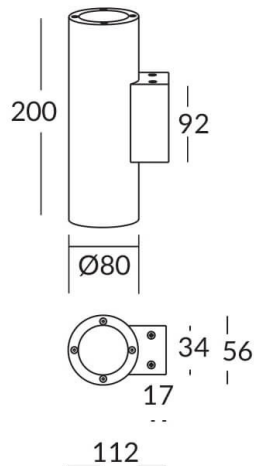

UP&DOWNNT

UP&DOWNNT is a wall light with round design emitting light up and down. With a size of Ø80mmx200mm has a power of 2x8W and two reflectors up&down of 15 degrees beam angle. With a real lumen output of 1972lm, and an efficiency of 123.25lm/W. Is made in Die Cast Aluminium Body, Tempered Glass Cover and has an IP65 and an IK10 degree of protection. ON-OFF driver. Finished in Black color.

Item code 86.OW09.2311.02

Product type Outdoor

Category Wall Light

Family UP&DOWNNT

Pictograms

Product

Real power (W) 8

Real luminous flux (Lm) 1972

Luminous efficiency (Lm/W) 123.25

Beam angle (°) 15

Life time (h) 50000h L70B10

IP 65

Electrical class insulation Class I

Colour Black

Chip Brand NICHIA

Control gear included Yes

Control gear ON-OFF

Colour temperature (K) 3000

Colour consistency (SDCM) SDCM<3

CRI 80

IK IK10

Scheme

Photometry