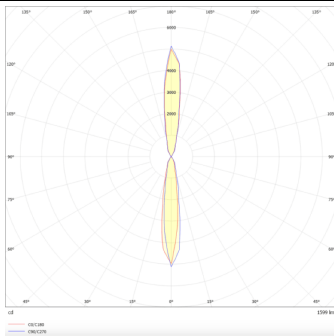

UP&DOWNNT

UP&DOWNNT is a wall light with round design emitting light up and down. With a size of Ø80mmx200mm has a power of 2x8W and two reflectors up&down of 15 degrees beam angle. With a real lumen output of 1972lm, and an efficiency of 123.25lm/W. Is made in Die Cast Aluminium Body, Tempered Glass Cover and has an IP65 and an IK10 degree of protection. ON-OFF driver. Finished in Black color.

Scheme

Photometry

Item code	86.OW09.2311.02
Product type	Outdoor
Category	Wall Light
Family	UP&DOWNNT
Pictograms	

Product	
Real power (W)	8
Real luminous flux (Lm)	1972
Luminous efficiency (Lm/W)	123.25
Beam angle (°)	15
Life time (h)	50000h L70B10
IP	65
Electrical class insulation	Class I
Colour	Black
Chip Brand	NICHIA
Control gear included	Yes
Control gear	ON-OFF
Colour temperature (K)	3000
Colour consistency (SDCM)	SDCM<3
CRI	80
IK	IK10