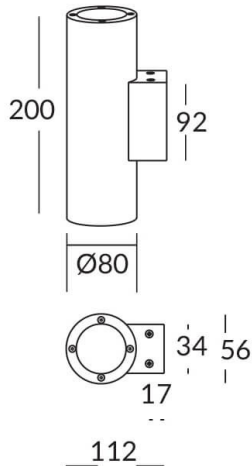

UP&DOWNNT

UP&DOWNNT is a wall light with round design emitting light up and down. With a size of Ø80mmx200mm has a power of 2x8W and two reflectors up&down of 15 degrees beam angle. With a real lumen output of 1972lm, and an efficiency of 123.25lm/W. Is made in Die Cast Aluminium Body, Tempered Glass Cover and has an IP65 and an IK10 degree of protection. ON-OFF driver. Finished in Black color.

Scheme

Photometry

Item code	86.OW09.2311.02
Product type	Outdoor
Category	Wall Light
Family	UP&DOWNNT
Pictograms	

Product	
Real power (W)	8
Real luminous flux (Lm)	1972
Luminous efficiency (Lm/W)	123.25
Beam angle (°)	15
Life time (h)	50000h L70B10
IP	65
Electrical class insulation	Class I
Colour	Black
Chip Brand	NICHIA
Control gear included	Yes
Control gear	ON-OFF
Colour temperature (K)	3000
Colour consistency (SDCM)	SDCM<3
CRI	80
IK	IK10