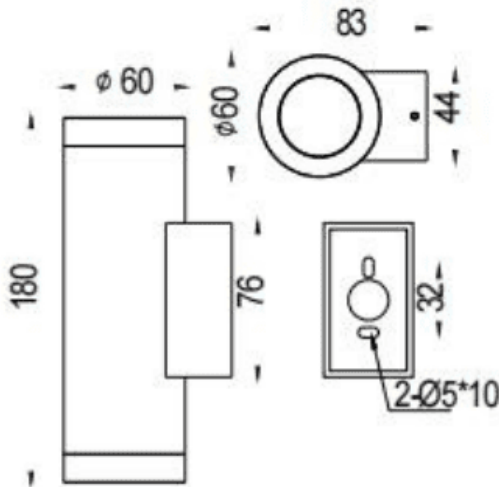

### UP&DOWNT

Lavov wall fixture from the family UP&DOWNT with a power of 2x8W and a 15 degrees beam angle. Finished in Black colour. Dimensions  $\phi 60 \times 83 \times 180 \text{mm}$ . With a total lumen output of 2x800lm and a luminous efficiency of 100lm/W. CCT 3000K. Driver ON-OFF. Made in Die Cast Aluminium Body, Tempered Glass Cover .IP65. IK05

### Dimensions

Product dimensions (mm)  $\phi 60 \times 83 \times 180 \text{mm}$

### Photometry

Item code	86.OW09.2311.02
Product type	Indoor
Category	Wall Fixtures & Reading lights
Family	UP&DOWNT
Pictograms	

Product	
Real power (W)	2x8
Real luminous flux (Lm)	2x800
Luminous efficiency (Lm/W)	100
Beam angle (&ordm;)	15
Life time (h)	50000h L70B10
IP	IP65
Electrical class insulation	Class I
Colour	Black
Control gear included	Yes
Control gear	ON-OFF
Light source	LED
Type of LED	COB
Colour temperature (K)	3000
Colour consistency (SDCM)	SDCM<3
CRI	80
IK	IK05