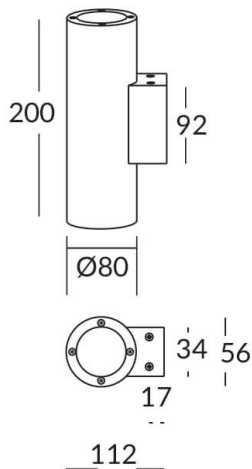

UP&DOWNNT

UP&DOWNNT is a wall light with round design emitting light up and down. With a size of Ø80mmx200mm has a power of 2x8W and two reflectors up&down of 15 degrees beam angle. With a real lumen output of 1972lm, and an efficiency of 123.25lm/W. Is made in Die Cast Aluminium Body, Tempered Glass Cover and has an IP65 and an IK10 degree of protection. ON-OFF driver. Finished in Grey color.

Item code	86.OW09.2311.03
Product type	Indoor
Category	Wall Fixtures & Reading lights
Family	UP&DOWNNT

Pictograms

Product

Real power (W)	8
Real luminous flux (Lm)	1972
Luminous efficiency (Lm/W)	123.25
Beam angle (°)	15
Life time (h)	50000h L70B10
IP	65
Electrical class insulation	Class I
Colour	Grey
Chip Brand	NICHIA
Control gear included	Yes
Control gear	ON-OFF
Colour temperature (K)	3000
Colour consistency (SDCM)	SDCM<3
CRI	80
IK	IK10

Scheme

Photometry