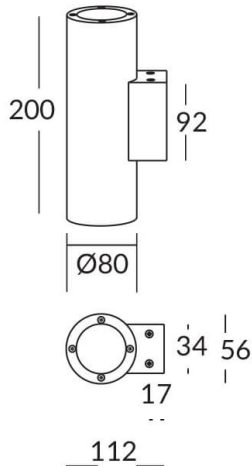

### UP&DOWNNT

UP&DOWNNT is a wall light with round design emitting light up and down. With a size of Ø80mmx200mm has a power of 2x8W and two reflectors up&down of 15 degrees beam angle. With a real lumen output of 1972lm, and an efficiency of 123.25lm/W. Is made in Die Cast Aluminium Body, Tempered Glass Cover and has an IP65 and an IK10 degree of protection. ON-OFF driver. Finished in Grey color.

### Scheme

Product	
Real power (W)	8
Real luminous flux (Lm)	1972
Luminous efficiency (Lm/W)	123.25
Beam angle (°)	15
Life time (h)	50000h L70B10
IP	65
Electrical class insulation	Class I
Colour	Grey
Chip Brand	NICHIA
Control gear included	Yes
Control gear	ON-OFF
Colour temperature (K)	3000
Colour consistency (SDCM)	SDCM<3
CRI	80
IK	IK10