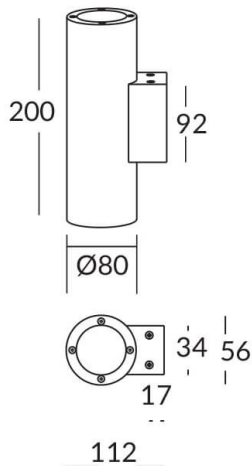

UP&DOWNNT

UP&DOWNNT is a wall light with round design emitting light up and down. With a size of Ø80mmx200mm has a power of 2x8W and two reflectors up&down of 15 degrees beam angle. With a real lumen output of 1972lm, and an efficiency of 123.25lm/W. Is made in Die Cast Aluminium Body, Tempered Glass Cover and has an IP65 and an IK10 degree of protection. ON-OFF driver. Finished in Grey color.

Item code 86.OW09.2311.03

Product type Outdoor

Category Wall Light

Family UP&DOWNNT

Pictograms

Product

Real power (W) 8

Real luminous flux (Lm) 1972

Luminous efficiency (Lm/W) 123.25

Beam angle (°) 15

Life time (h) 50000h L70B10

IP 65

Electrical class insulation Class I

Colour Grey

Chip Brand NICHIA

Control gear included Yes

Control gear ON-OFF

Colour temperature (K) 3000

Colour consistency (SDCM) SDCM<3

CRI 80

IK IK10

Scheme

Photometry