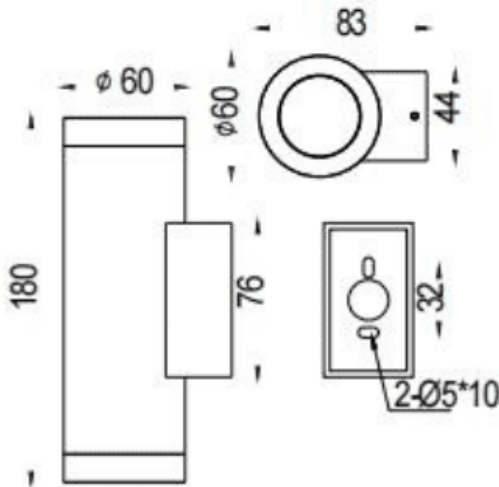

### UP&DOWNNT

Lavov wall fixture from the family UP&DOWNNT with a power of 2x8W and a 15 degrees beam angle. Finished in Grey colour. Dimensions  $\phi 60 \times 83 \times 180 \text{mm}$ . With a total lumen output of 2x800lm and a luminous efficiency of 100lm/W. CCT 3000K. Driver ON-OFF. Made in Die Cast Aluminium Body, Tempered Glass Cover .IP65. IK05

### Dimensions

Product dimensions (mm)  $\phi 60 \times 83 \times 180 \text{mm}$

### Photometry

Item code	86.OW09.2311.03
Product type	Outdoor
Category	Wall Light
Family	UP&DOWNNT
Pictograms	

Product	
Real power (W)	2x8
Real luminous flux (Lm)	2x800
Luminous efficiency (Lm/W)	100
Beam angle (°)	15
Life time (h)	50000h L70B10
IP	IP65
Electrical class insulation	Class I
Colour	Grey
Control gear included	Yes
Control gear	ON-OFF
Light source	LED
Type of LED	COB
Colour temperature (K)	3000
Colour consistency (SDCM)	SDCM3
CRI	80
IK	IK05