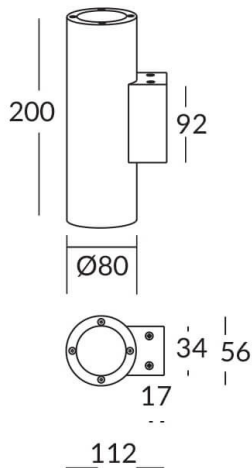

UP&DOWNNT

UP&DOWNNT is a wall light with round design emitting light up and down. With a size of Ø80mmx200mm has a power of 2x8W and two reflectors up&down of 15 degrees beam angle. With a real lumen output of 1972lm, and an efficiency of 123.25lm/W. Is made in Die Cast Aluminium Body, Tempered Glass Cover and has an IP65 and an IK10 degree of protection. ON-OFF driver. Finished in Grey color.

Item code	86.OW09.2311.03
Product type	Outdoor
Category	Wall Light
Family	UP&DOWNNT
Pictograms	

Scheme

Product	
Real power (W)	8
Real luminous flux (Lm)	1972
Luminous efficiency (Lm/W)	123.25
Beam angle (°)	15
Life time (h)	50000h L70B10
IP	65
Electrical class insulation	Class I
Colour	Grey
Chip Brand	NICHIA
Control gear included	Yes
Control gear	ON-OFF
Colour temperature (K)	3000
Colour consistency (SDCM)	SDCM<3
CRI	80
IK	IK10