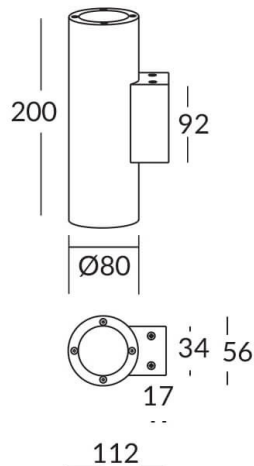

UP&DOWNT

UP&DOWNT is a wall light with round design emitting light up and down. With a size of Ø80mmx200mm has a power of 2x8W and two reflectors up&down of 15 degrees beam angle. With a real lumen output of 1972lm, and an efficiency of 123.25lm/W. Is made in Die Cast Aluminium Body, Tempered Glass Cover and has an IP65 and an IK10 degree of protection. ON-OFF driver. Finished in Grey color.

Item code	86.OW09.2311.03
Product type	Indoor
Category	Wall Fixtures & Reading lights
Family	UP&DOWNT
Pictograms	

Product	
Real power (W)	8
Real luminous flux (Lm)	1972
Luminous efficiency (Lm/W)	123.25
Beam angle (°)	15
Life time (h)	50000h L70B10
IP	65
Electrical class insulation	Class I
Colour	Grey
Chip Brand	NICHIA
Control gear included	Yes
Control gear	ON-OFF
Colour temperature (K)	3000
Colour consistency (SDCM)	SDCM<3
CRI	80
IK	IK10

Scheme

Photometry