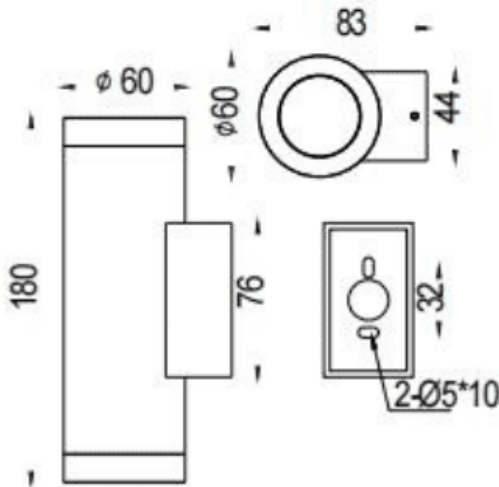

UP&DOWNT

Lavov wall fixture from the family UP&DOWNT with a power of 2x8W and a 15 degrees beam angle. Finished in Grey colour. Dimensions $\phi 60 \times 83 \times 180 \text{mm}$. With a total lumen output of 2x800lm and a luminous efficiency of 100lm/W. CCT 3000K. Driver ON-OFF. Made in Die Cast Aluminium Body, Tempered Glass Cover .IP65. IK05

Dimensions

Product dimensions (mm) $\phi 60 \times 83 \times 180 \text{mm}$

Scheme

Photometry

Item code	86.OW09.2311.03
Product type	Indoor
Category	Wall Fixtures & Reading lights
Family	UP&DOWNT
Pictograms	

Product	
Real power (W)	2x8
Real luminous flux (Lm)	2x800
Luminous efficiency (Lm/W)	100
Beam angle (°)	15
Life time (h)	50000h L70B10
IP	IP65
Electrical class insulation	Class I
Colour	Grey
Control gear included	Yes
Control gear	ON-OFF
Light source	LED
Type of LED	COB
Colour temperature (K)	3000
Colour consistency (SDCM)	SDCM3
CRI	80
IK	IK05