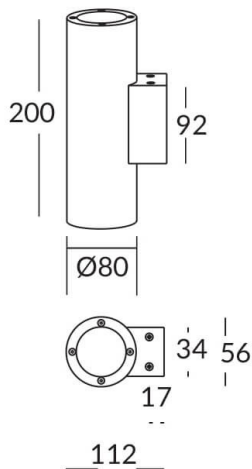

UP&DOWNT

UP&DOWNT is a wall light with round design emitting light up and down. With a size of Ø80mmx200mm has a power of 2x8W and two reflectors up&down of 15 degrees beam angle. With a real lumen output of 1972lm, and an efficiency of 123.25lm/W. Is made in Die Cast Aluminium Body, Tempered Glass Cover and has an IP65 and an IK10 degree of protection. ON-OFF driver. Finished in Grey color.

Item code	86.OW09.2311.03
Product type	Indoor
Category	Wall Fixtures & Reading lights
Family	UP&DOWNT

Pictograms

Product

Real power (W)	8
Real luminous flux (Lm)	1972
Luminous efficiency (Lm/W)	123.25
Beam angle (°)	15
Life time (h)	50000h L70B10
IP	65
Electrical class insulation	Class I
Colour	Grey
Chip Brand	NICHIA
Control gear included	Yes
Control gear	ON-OFF
Colour temperature (K)	3000
Colour consistency (SDCM)	SDCM<3
CRI	80
IK	IK10

Scheme

Photometry