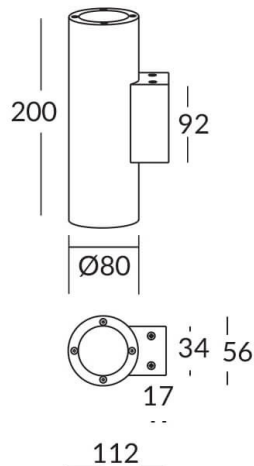

UP&DOWNNT

UP&DOWNNT is a wall light with round design emitting light up and down. With a size of Ø80mmx200mm has a power of 2x8W and two reflectors up&down of 15 degrees beam angle. With a real lumen output of 1972lm, and an efficiency of 123.25lm/W. Is made in Die Cast Aluminium Body, Tempered Glass Cover and has an IP65 and an IK10 degree of protection. DALI driver. Finished in White color.

Item code	86.OW09.2313.01
Product type	Outdoor
Category	Wall Light
Family	UP&DOWNNT
Pictograms	

Product	8
Real power (W)	8
Real luminous flux (Lm)	1972
Luminous efficiency (Lm/W)	123.25
Beam angle (°)	15
Life time (h)	50000h L70B10
IP	65
Electrical class insulation	Class I
Colour	White
Chip Brand	NICHIA
Control gear included	Yes
Control gear	DALI
Colour temperature (K)	3000
Colour consistency (SDCM)	SDCM<3
CRI	80
IK	IK10

Scheme

Photometry