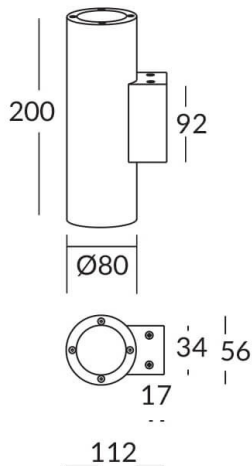

UP&DOWNNT

UP&DOWNNT is a wall light with round design emitting light up and down. With a size of Ø80mmx200mm has a power of 2x8W and two reflectors up&down of 15 degrees beam angle. With a real lumen output of 1972lm, and an efficiency of 123.25lm/W. Is made in Die Cast Aluminium Body, Tempered Glass Cover and has an IP65 and an IK10 degree of protection. DALI driver. Finished in White color.

Item code 86.OW09.2313.01

Product type Outdoor

Category Wall Light

Family UP&DOWNNT

Pictograms

Scheme

Product

Real power (W) 8

Real luminous flux (Lm) 1972

Luminous efficiency (Lm/W) 123.25

Beam angle (°) 15

Life time (h) 50000h L70B10

IP 65

Electrical class insulation Class I

Colour White

Chip Brand NICHIA