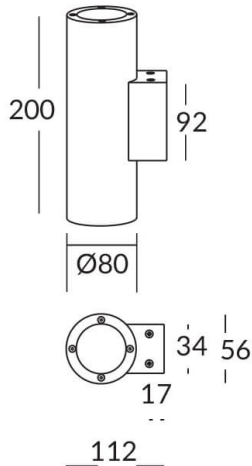

UP&DOWNNT

UP&DOWNNT is a wall light with round design emitting light up and down. With a size of Ø80mmx200mm has a power of 2x8W and two reflectors up&down of 15 degrees beam angle. With a real lumen output of 1972lm, and an efficiency of 123.25lm/W. Is made in Die Cast Aluminium Body, Tempered Glass Cover and has an IP65 and an IK10 degree of protection. DALI driver. Finished in White color.

Item code 86.OW09.2313.01

Product type Outdoor

Category Wall Light

Family UP&DOWNNT

Pictograms

Product

Real power (W) 8

Real luminous flux (Lm) 1972

Luminous efficiency (Lm/W) 123.25

Beam angle (°) 15

Life time (h) 50000h L70B10

IP 65

Electrical class insulation Class I

Colour White

Chip Brand NICHIA

Control gear included Yes

Control gear DALI

Colour temperature (K) 3000

Colour consistency (SDCM) SDCM<3

CRI 80

IK IK10

Scheme

Photometry