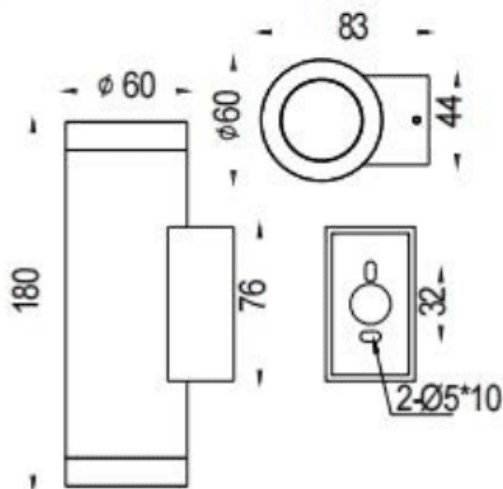

UP&DOWNT

Lavov wall fixture from the family UP&DOWNT with a power of 2x8W and a 15 degrees beam angle. Finished in White colour. Dimensions $\phi 60 \times 83 \times 180 \text{mm}$. With a total lumen output of 2x800lm and a luminous efficiency of 100lm/W. CCT 3000K. Driver DALI. Made in Die Cast Aluminium Body, Tempered Glass Cover. IP65. IK05

Item code	86.OW09.2313.01
Product type	Indoor
Category	Wall Fixtures & Reading lights
Family	UP&DOWNT
Pictograms	

Dimensions

Product dimensions (mm) $\phi 60 \times 83 \times 180 \text{mm}$

Scheme

Product	
Real power (W)	2x8
Real luminous flux (Lm)	2x800
Luminous efficiency (Lm/W)	100
Beam angle (º)	15
Life time (h)	50000h L70B10
IP	IP65
Electrical class insulation	Class I
Colour	White
Control gear included	Yes
Control gear	DALI
Light source	LED
Type of LED	COB
Colour temperature (K)	3000
Colour consistency (SDCM)	SDCM<3
CRI	80
IK	IK05