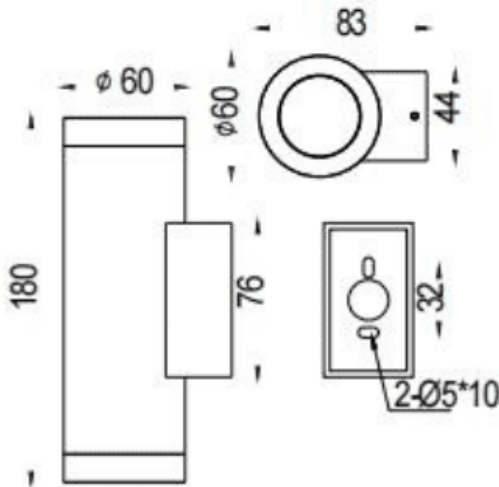

UP&DOWNT

Lavov wall fixture from the family UP&DOWNT with a power of 2x8W and a 15 degrees beam angle. Finished in White colour. Dimensions $\phi 60 \times 83 \times 180 \text{mm}$. With a total lumen output of 2x800lm and a luminous efficiency of 100lm/W. CCT 3000K. Driver DALI. Made in Die Cast Aluminium Body, Tempered Glass Cover. IP65. IK05

Dimensions

Product dimensions (mm) $\phi 60 \times 83 \times 180 \text{mm}$

Scheme

Photometry

Item code	86.OW09.2313.01
Product type	Indoor
Category	Wall Fixtures & Reading lights
Family	UP&DOWNT
Pictograms	

Product	
Real power (W)	2x8
Real luminous flux (Lm)	2x800
Luminous efficiency (Lm/W)	100
Beam angle (°)	15
Life time (h)	50000h L70B10
IP	IP65
Electrical class insulation	Class I
Colour	White
Control gear included	Yes
Control gear	DALI
Light source	LED
Type of LED	COB
Colour temperature (K)	3000
Colour consistency (SDCM)	SDCM3
CRI	80
IK	IK05