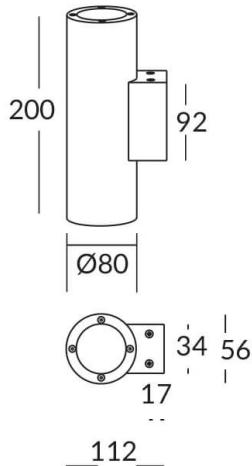

### UP&DOWNNT

UP&DOWNNT is a wall light with round design emitting light up and down. With a size of Ø80mmx200mm has a power of 2x8W and two reflectors up&down of 15 degrees beam angle. With a real lumen output of 1972lm, and an efficiency of 123.25lm/W. Is made in Die Cast Aluminium Body, Tempered Glass Cover and has an IP65 and an IK10 degree of protection. DALI driver. Finished in Black color.

### Photometry

<b>Item code</b>	<b>86.OW09.2313.02</b>
<b>Product type</b>	<b>Outdoor</b>
<b>Category</b>	<b>Wall Light</b>
<b>Family</b>	<b>UP&amp;DOWNNT</b>
<b>Pictograms</b>	

### Product

<b>Real power (W)</b>	<b>8</b>
<b>Real luminous flux (Lm)</b>	<b>1972</b>
<b>Luminous efficiency (Lm/W)</b>	<b>123.25</b>
<b>Beam angle (°)</b>	<b>15</b>
<b>Life time (h)</b>	<b>50000h L70B10</b>
<b>IP</b>	<b>65</b>
<b>Electrical class insulation</b>	<b>Class I</b>
<b>Colour</b>	<b>Black</b>
<b>Chip Brand</b>	<b>NICHIA</b>
<b>Control gear included</b>	<b>Yes</b>
<b>Control gear</b>	<b>DALI</b>
<b>Colour temperature (K)</b>	<b>3000</b>
<b>Colour consistency (SDCM)</b>	<b>SDCM&lt;3</b>
<b>CRI</b>	<b>80</b>
<b>IK</b>	<b>IK10</b>