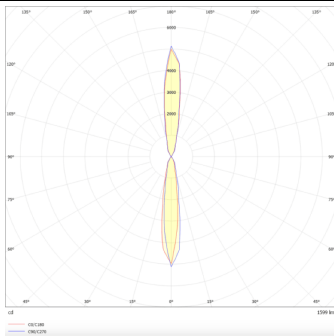

Photometry

Item code	86.OW09.2313.02
Product type	Outdoor
Category	Wall Light
Family	UP&DOWNNT
Pictograms	

Product

Real power (W)	8
Real luminous flux (Lm)	1972
Luminous efficiency (Lm/W)	123.25
Beam angle (°)	15
Life time (h)	50000h L70B10
IP	65
Electrical class insulation	Class I
Colour	Black
Chip Brand	NICHIA
Control gear included	Yes
Control gear	DALI
Colour temperature (K)	3000
Colour consistency (SDCM)	SDCM<3
CRI	80
IK	IK10