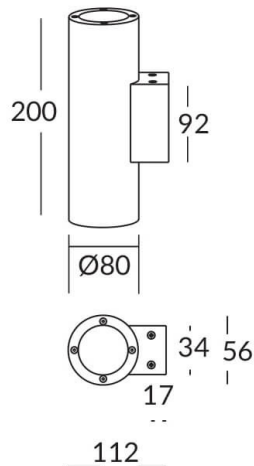

UP&DOWNNT

UP&DOWNNT is a wall light with round design emitting light up and down. With a size of Ø80mmx200mm has a power of 2x8W and two reflectors up&down of 15 degrees beam angle. With a real lumen output of 1972lm, and an efficiency of 123.25lm/W. Is made in Die Cast Aluminium Body, Tempered Glass Cover and has an IP65 and an IK10 degree of protection. DALI driver. Finished in Black color.

Item code 86.OW09.2313.02

Product type Outdoor

Category Wall Light

Family UP&DOWNNT

Pictograms

Product

Real power (W) 8

Real luminous flux (Lm) 1972

Luminous efficiency (Lm/W) 123.25

Beam angle (°) 15

Life time (h) 50000h L70B10

IP 65

Electrical class insulation Class I

Colour Black

Chip Brand NICHIA

Control gear included Yes

Control gear DALI

Colour temperature (K) 3000

Colour consistency (SDCM) SDCM<3

CRI 80

IK IK10

Scheme

Photometry