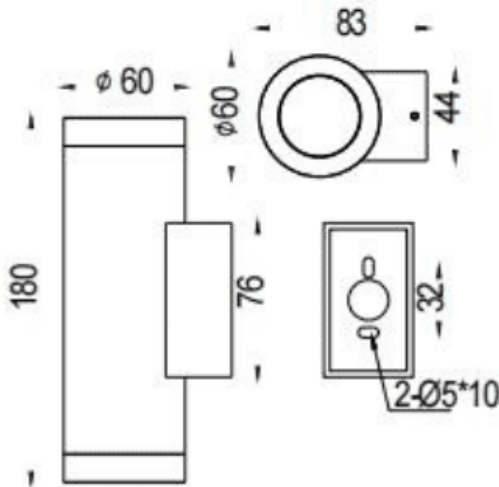

UP&DOWNNT

Lavov wall fixture from the family UP&DOWNNT with a power of 2x8W and a 15 degrees beam angle. Finished in Black colour. Dimensions $\phi 60 \times 83 \times 180 \text{mm}$. With a total lumen output of 2x800lm and a luminous efficiency of 100lm/W. CCT 3000K. Driver DALI. Made in Die Cast Aluminium Body, Tempered Glass Cover. IP65. IK05

Dimensions

Product dimensions (mm) $\phi 60 \times 83 \times 180 \text{mm}$

Scheme

Photometry

Item code	86.OW09.2313.02
Product type	Outdoor
Category	Wall Light
Family	UP&DOWNNT
Pictograms	

Product	
Real power (W)	2x8
Real luminous flux (Lm)	2x800
Luminous efficiency (Lm/W)	100
Beam angle (°)	15
Life time (h)	50000h L70B10
IP	IP65
Electrical class insulation	Class I
Colour	Black
Control gear included	Yes
Control gear	DALI
Light source	LED
Type of LED	COB
Colour temperature (K)	3000
Colour consistency (SDCM)	SDCM3
CRI	80
IK	IK05