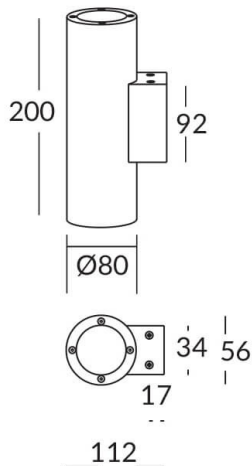

UP&DOWNNT

UP&DOWNNT is a wall light with round design emitting light up and down. With a size of Ø80mmx200mm has a power of 2x8W and two reflectors up&down of 15 degrees beam angle. With a real lumen output of 1972lm, and an efficiency of 123.25lm/W. Is made in Die Cast Aluminium Body, Tempered Glass Cover and has an IP65 and an IK10 degree of protection. DALI driver. Finished in Grey color.

Item code 86.OW09.2313.03

Product type Outdoor

Category Wall Light

Family UP&DOWNNT

Pictograms

Product

Real power (W) 8

Real luminous flux (Lm) 1972

Luminous efficiency (Lm/W) 123.25

Beam angle (°) 15

Life time (h) 50000h L70B10

IP 65

Electrical class insulation Class I

Colour Grey

Chip Brand NICHIA

Control gear included Yes

Control gear DALI

Colour temperature (K) 3000

Colour consistency (SDCM) SDCM<3

CRI 80

IK IK10

Scheme

Photometry