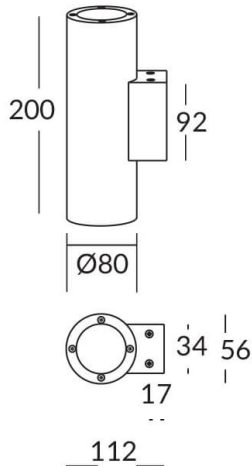

UP&DOWNNT

UP&DOWNNT is a wall light with round design emitting light up and down. With a size of Ø80mmx200mm has a power of 2x8W and two reflectors up&down of 15 degrees beam angle. With a real lumen output of 1972lm, and an efficiency of 123.25lm/W. Is made in Die Cast Aluminium Body, Tempered Glass Cover and has an IP65 and an IK10 degree of protection. DALI driver. Finished in Grey color.

Item code	86.OW09.2313.03
Product type	Outdoor
Category	Wall Light
Family	UP&DOWNNT
Pictograms	

Scheme

Product	8
Real power (W)	8
Real luminous flux (Lm)	1972
Luminous efficiency (Lm/W)	123.25
Beam angle (°)	15
Life time (h)	50000h L70B10
IP	65
Electrical class insulation	Class I
Colour	Grey
Chip Brand	NICHIA
Control gear included	Yes
Control gear	DALI
Colour temperature (K)	3000
Colour consistency (SDCM)	SDCM<3
CRI	80
IK	IK10