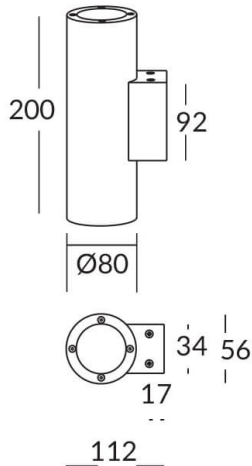

UP&DOWNNT

UP&DOWNNT is a wall light with round design emitting light up and down. With a size of Ø80mmx200mm has a power of 2x8W and two reflectors up&down of 15 degrees beam angle. With a real lumen output of 1972lm, and an efficiency of 123.25lm/W. Is made in Die Cast Aluminium Body, Tempered Glass Cover and has an IP65 and an IK10 degree of protection. DALI driver. Finished in Grey color.

Item code 86.OW09.2313.03

Product type Outdoor

Category Wall Light

Family UP&DOWNNT

Pictograms

Product

Real power (W) 8

Real luminous flux (Lm) 1972

Luminous efficiency (Lm/W) 123.25

Beam angle (°) 15

Life time (h) 50000h L70B10

IP 65

Electrical class insulation Class I

Colour Grey

Chip Brand NICHIA

Control gear included Yes

Control gear DALI

Colour temperature (K) 3000

Colour consistency (SDCM) SDCM<3

CRI 80

IK IK10

Scheme

Photometry