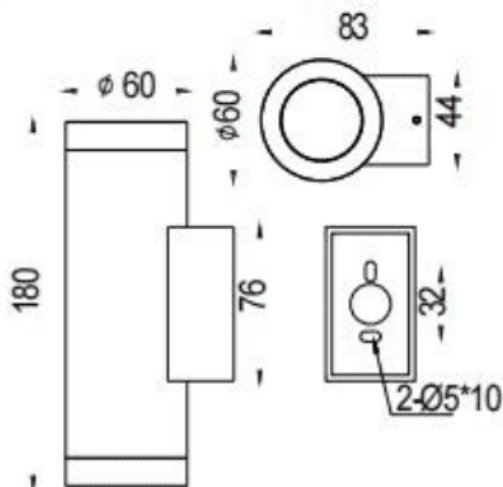

UP&DOWNT

Lavov wall fixture from the family UP&DOWNT with a power of 2x8W and a 15 degrees beam angle. Finished in Grey colour. Dimensions $\phi 60 \times 83 \times 180 \text{mm}$. With a total lumen output of 2x800lm and a luminous efficiency of 100lm/W. CCT 3000K. Driver DALI. Made in Die Cast Aluminium Body, Tempered Glass Cover. IP65. IK05

Dimensions

Product dimensions (mm) $\phi 60 \times 83 \times 180 \text{mm}$

Scheme

Photometry

Item code	86.OW09.2313.03
Product type	Indoor
Category	Wall Fixtures & Reading lights
Family	UP&DOWNT
Pictograms	

Product	
Real power (W)	2x8
Real luminous flux (Lm)	2x800
Luminous efficiency (Lm/W)	100
Beam angle (º)	15
Life time (h)	50000h L70B10
IP	IP65
Electrical class insulation	Class I
Colour	Grey
Control gear included	Yes
Control gear	DALI
Light source	LED
Type of LED	COB
Colour temperature (K)	3000
Colour consistency (SDCM)	SDCM<3
CRI	80
IK	IK05