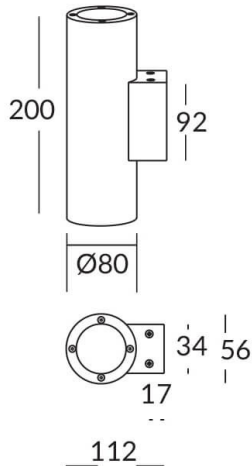

UP&DOWNT

UP&DOWNT is a wall light with round design emitting light up and down. With a size of Ø80mmx200mm has a power of 2x8W and two reflectors up&down of 24 degrees beam angle. With a real lumen output of 1972lm, and an efficiency of 123.25lm/W. Is made in Die Cast Aluminium Body, Tempered Glass Cover and has an IP65 and an IK10 degree of protection. ON-OFF driver. Finished in White color.

Item code 86.OW09.2321.01

Product type Outdoor

Category Wall Light

Family UP&DOWNT

Pictograms

Product

Real power (W) 8

Real luminous flux (Lm) 1972

Luminous efficiency (Lm/W) 123.25

Beam angle (°) 24

Life time (h) 50000h L70B10

IP 65

Electrical class insulation Class I

Colour White

Chip Brand NICHIA

Control gear included Yes

Control gear ON-OFF

Colour temperature (K) 3000

Colour consistency (SDCM) SDCM<3

CRI 80

IK IK10

Scheme

Photometry