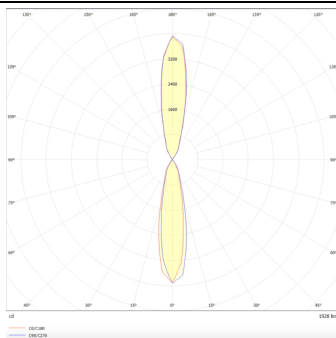

UP&DOWNNT

UP&DOWNNT is a wall light with round design emitting light up and down. With a size of Ø80mmx200mm has a power of 2x8W and two reflectors up&down of 24 degrees beam angle. With a real lumen output of 1972lm, and an efficiency of 123.25lm/W. Is made in Die Cast Aluminium Body, Tempered Glass Cover and has an IP65 and an IK10 degree of protection. ON-OFF driver. Finished in White color.

Scheme

Photometry

Item code	86.OW09.2321.01
Product type	Outdoor
Category	Wall Light
Family	UP&DOWNNT
Pictograms	

Product	
Real power (W)	8
Real luminous flux (Lm)	1972
Luminous efficiency (Lm/W)	123.25
Beam angle (°)	24
Life time (h)	50000h L70B10
IP	65
Electrical class insulation	Class I
Colour	White
Chip Brand	NICHIA
Control gear included	Yes
Control gear	ON-OFF
Colour temperature (K)	3000
Colour consistency (SDCM)	SDCM<3
CRI	80
IK	IK10