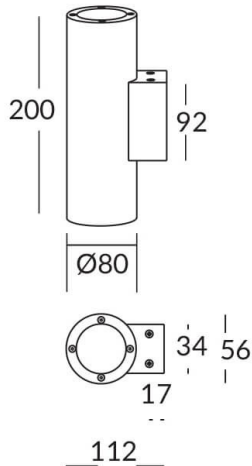

UP&DOWNNT

UP&DOWNNT is a wall light with round design emitting light up and down. With a size of Ø80mmx200mm has a power of 2x8W and two reflectors up&down of 24 degrees beam angle. With a real lumen output of 1972lm, and an efficiency of 123.25lm/W. Is made in Die Cast Aluminium Body, Tempered Glass Cover and has an IP65 and an IK10 degree of protection. ON-OFF driver. Finished in White color.

Scheme

Photometry

Item code	86.OW09.2321.01
Product type	Outdoor
Category	Wall Light
Family	UP&DOWNNT
Pictograms	

Product	
Real power (W)	8
Real luminous flux (Lm)	1972
Luminous efficiency (Lm/W)	123.25
Beam angle (°)	24
Life time (h)	50000h L70B10
IP	65
Electrical class insulation	Class I
Colour	White
Chip Brand	NICHIA
Control gear included	Yes
Control gear	ON-OFF
Colour temperature (K)	3000
Colour consistency (SDCM)	SDCM<3
CRI	80
IK	IK10