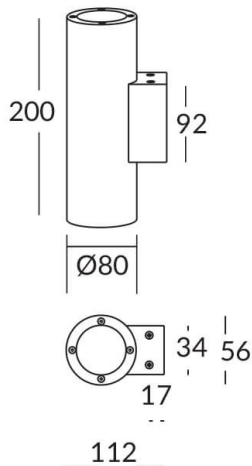

UP&DOWNNT

UP&DOWNNT is a wall light with round design emitting light up and down. With a size of Ø80mmx200mm has a power of 2x8W and two reflectors up&down of 24 degrees beam angle. With a real lumen output of 1972lm, and an efficiency of 123.25lm/W. Is made in Die Cast Aluminium Body, Tempered Glass Cover and has an IP65 and an IK10 degree of protection. ON-OFF driver. Finished in White color.

Item code 86.OW09.2321.01

Product type Outdoor

Category Wall Light

Family UP&DOWNNT

Pictograms

Scheme

Product

Real power (W) 8

Real luminous flux (Lm) 1972

Luminous efficiency (Lm/W) 123.25

Beam angle (°) 24

Life time (h) 50000h L70B10

IP 65

Electrical class insulation Class I

Colour White

Chip Brand NICHIA