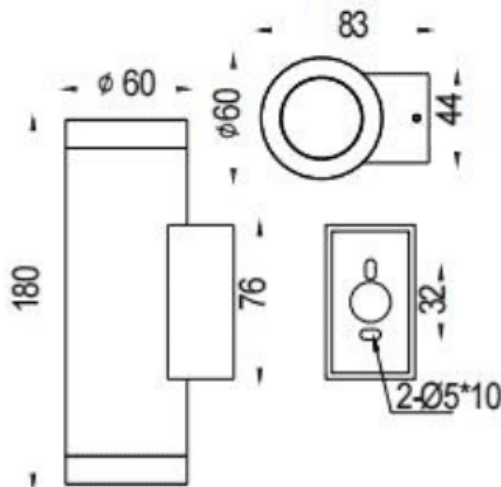

### UP&DOWNNT

Lavov wall fixture from the family UP&DOWNNT with a power of 2x8W and a 24 degrees beam angle. Finished in White colour. Dimensions  $\phi 60 \times 83 \times 180 \text{mm}$ . With a total lumen output of 2x800lm and a luminous efficiency of 100lm/W. CCT 3000K. Driver ON-OFF. Made in Die Cast Aluminium Body, Tempered Glass Cover .IP65. IK05

### Dimensions

Product dimensions (mm)  $\phi 60 \times 83 \times 180 \text{mm}$

### Photometry

Item code	86.OW09.2321.01
Product type	Outdoor
Category	Wall Light
Family	UP&DOWNNT
Pictograms	

Product	
Real power (W)	2x8
Real luminous flux (Lm)	2x800
Luminous efficiency (Lm/W)	100
Beam angle (°)	24
Life time (h)	50000h L70B10
IP	IP65
Electrical class insulation	Class I
Colour	White
Control gear included	Yes
Control gear	ON-OFF
Light source	LED
Type of LED	COB
Colour temperature (K)	3000
Colour consistency (SDCM)	SDCM<3
CRI	80
IK	IK05