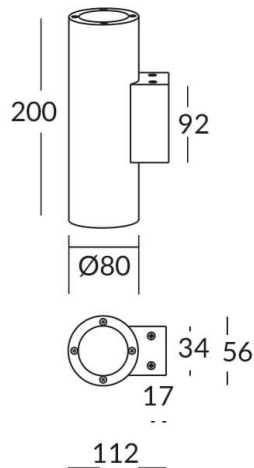

**UP&DOWNT**

UP&DOWNT is a wall light with round design emitting light up and down. With a size of Ø80mmx200mm has a power of 2x8W and two reflectors up&down of 24 degrees beam angle. With a real lumen output of 1972lm, and an efficiency of 123.25lm/W. Is made in Die Cast Aluminium Body, Tempered Glass Cover and has an IP65 and an IK10 degree of protection. ON-OFF driver. Finished in White color.

<b>Item code</b>	<b>86.OW09.2321.01</b>
<b>Product type</b>	<b>Indoor</b>
<b>Category</b>	<b>Wall Fixtures &amp; Reading lights</b>
<b>Family</b>	<b>UP&amp;DOWNT</b>
<b>Pictograms</b>	

<b>Product</b>	
<b>Real power (W)</b>	<b>8</b>
<b>Real luminous flux (Lm)</b>	<b>1972</b>
<b>Luminous efficiency (Lm/W)</b>	<b>123.25</b>
<b>Beam angle (°)</b>	<b>24</b>
<b>Life time (h)</b>	<b>50000h L70B10</b>
<b>IP</b>	<b>65</b>
<b>Electrical class insulation</b>	<b>Class I</b>
<b>Colour</b>	<b>White</b>
<b>Chip Brand</b>	<b>NICHIA</b>
<b>Control gear included</b>	<b>Yes</b>
<b>Control gear</b>	<b>ON-OFF</b>
<b>Colour temperature (K)</b>	<b>3000</b>
<b>Colour consistency (SDCM)</b>	<b>SDCM&lt;3</b>
<b>CRI</b>	<b>80</b>
<b>IK</b>	<b>IK10</b>

**Scheme**

**Photometry**