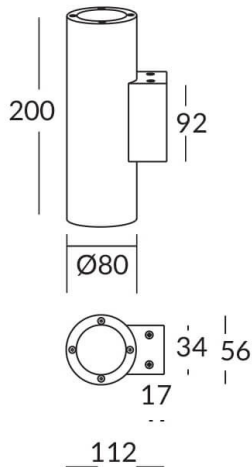

UP&DOWNT

UP&DOWNT is a wall light with round design emitting light up and down. With a size of Ø80mmx200mm has a power of 2x8W and two reflectors up&down of 24 degrees beam angle. With a real lumen output of 1972lm, and an efficiency of 123.25lm/W. Is made in Die Cast Aluminium Body, Tempered Glass Cover and has an IP65 and an IK10 degree of protection. ON-OFF driver. Finished in White color.

Item code	86.OW09.2321.01
Product type	Indoor
Category	Wall Fixtures & Reading lights
Family	UP&DOWNT

Pictograms

Product	
Real power (W)	8
Real luminous flux (Lm)	1972
Luminous efficiency (Lm/W)	123.25
Beam angle (°)	24
Life time (h)	50000h L70B10
IP	65
Electrical class insulation	Class I
Colour	White
Chip Brand	NICHIA
Control gear included	Yes
Control gear	ON-OFF
Colour temperature (K)	3000
Colour consistency (SDCM)	SDCM<3
CRI	80
IK	IK10

Scheme

Photometry