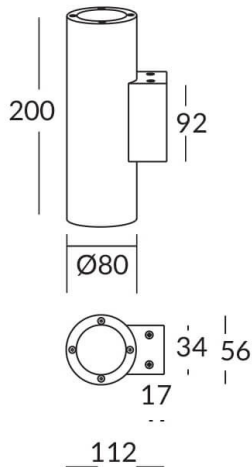

UP&DOWNT

UP&DOWNT is a wall light with round design emitting light up and down. With a size of Ø80mmx200mm has a power of 2x8W and two reflectors up&down of 24 degrees beam angle. With a real lumen output of 1972lm, and an efficiency of 123.25lm/W. Is made in Die Cast Aluminium Body, Tempered Glass Cover and has an IP65 and an IK10 degree of protection. ON-OFF driver. Finished in White color.

Item code	86.OW09.2321.01
Product type	Indoor
Category	Wall Fixtures & Reading lights
Family	UP&DOWNT

Pictograms

Product

Real power (W)	8
Real luminous flux (Lm)	1972
Luminous efficiency (Lm/W)	123.25
Beam angle (°)	24
Life time (h)	50000h L70B10
IP	65
Electrical class insulation	Class I
Colour	White
Chip Brand	NICHIA
Control gear included	Yes
Control gear	ON-OFF
Colour temperature (K)	3000
Colour consistency (SDCM)	SDCM<3
CRI	80
IK	IK10

Scheme

Photometry