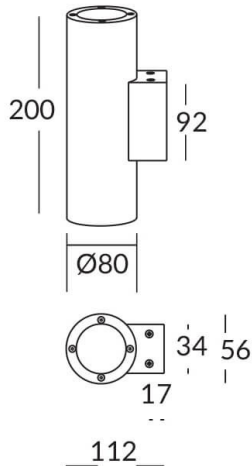

UP&DOWNNT

UP&DOWNNT is a wall light with round design emitting light up and down. With a size of Ø80mmx200mm has a power of 2x8W and two reflectors up&down of 24 degrees beam angle. With a real lumen output of 1972lm, and an efficiency of 123.25lm/W. Is made in Die Cast Aluminium Body, Tempered Glass Cover and has an IP65 and an IK10 degree of protection. ON-OFF driver. Finished in Black color.

Item code 86.OW09.2321.02

Product type Outdoor

Category Wall Light

Family UP&DOWNNT

Pictograms

Product

Real power (W) 8

Real luminous flux (Lm) 1972

Luminous efficiency (Lm/W) 123.25

Beam angle (°) 24

Life time (h) 50000h L70B10

IP 65

Electrical class insulation Class I

Colour Black

Chip Brand NICHIA

Control gear included Yes

Control gear ON-OFF

Colour temperature (K) 3000

Colour consistency (SDCM) SDCM<3

CRI 80

IK IK10

Scheme

Photometry