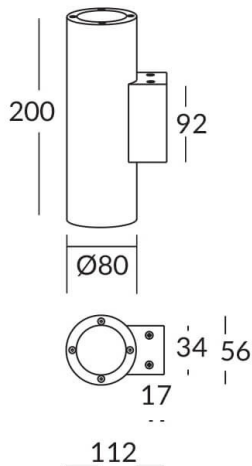

UP&DOWNNT

UP&DOWNNT is a wall light with round design emitting light up and down. With a size of Ø80mmx200mm has a power of 2x8W and two reflectors up&down of 24 degrees beam angle. With a real lumen output of 1972lm, and an efficiency of 123.25lm/W. Is made in Die Cast Aluminium Body, Tempered Glass Cover and has an IP65 and an IK10 degree of protection. ON-OFF driver. Finished in Black color.

Item code 86.OW09.2321.02

Product type Outdoor

Category Wall Light

Family UP&DOWNNT

Pictograms

Scheme

Product

Real power (W) 8

Real luminous flux (Lm) 1972

Luminous efficiency (Lm/W) 123.25

Beam angle (°) 24

Life time (h) 50000h L70B10

IP 65

Electrical class insulation Class I

Colour Black

Chip Brand NICHIA