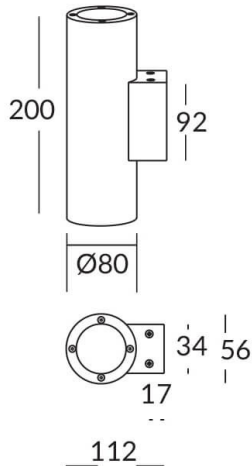

UP&DOWNT

UP&DOWNT is a wall light with round design emitting light up and down. With a size of Ø80mmx200mm has a power of 2x8W and two reflectors up&down of 24 degrees beam angle. With a real lumen output of 1972lm, and an efficiency of 123.25lm/W. Is made in Die Cast Aluminium Body, Tempered Glass Cover and has an IP65 and an IK10 degree of protection. ON-OFF driver. Finished in Black color.

Item code 86.OW09.2321.02

Product type Outdoor

Category Wall Light

Family UP&DOWNT

Pictograms

Product

Real power (W) 8

Real luminous flux (Lm) 1972

Luminous efficiency (Lm/W) 123.25

Beam angle (°) 24

Life time (h) 50000h L70B10

IP 65

Electrical class insulation Class I

Colour Black

Chip Brand NICHIA

Control gear included Yes

Control gear ON-OFF

Colour temperature (K) 3000

Colour consistency (SDCM) SDCM<3

CRI 80

IK IK10

Scheme

Photometry