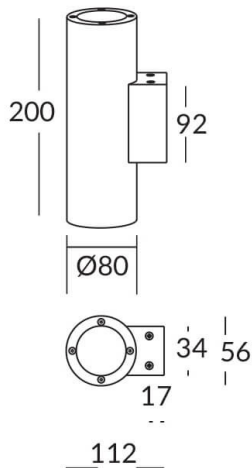

**UP&DOWNT**

UP&DOWNT is a wall light with round design emitting light up and down. With a size of Ø80mmx200mm has a power of 2x8W and two reflectors up&down of 24 degrees beam angle. With a real lumen output of 1972lm, and an efficiency of 123.25lm/W. Is made in Die Cast Aluminium Body, Tempered Glass Cover and has an IP65 and an IK10 degree of protection. ON-OFF driver. Finished in Black color.

<b>Item code</b>	<b>86.OW09.2321.02</b>
<b>Product type</b>	<b>Indoor</b>
<b>Category</b>	<b>Wall Fixtures &amp; Reading lights</b>
<b>Family</b>	<b>UP&amp;DOWNT</b>
<b>Pictograms</b>	

<b>Product</b>	
<b>Real power (W)</b>	<b>8</b>
<b>Real luminous flux (Lm)</b>	<b>1972</b>
<b>Luminous efficiency (Lm/W)</b>	<b>123.25</b>
<b>Beam angle (°)</b>	<b>24</b>
<b>Life time (h)</b>	<b>50000h L70B10</b>
<b>IP</b>	<b>65</b>
<b>Electrical class insulation</b>	<b>Class I</b>
<b>Colour</b>	<b>Black</b>
<b>Chip Brand</b>	<b>NICHIA</b>
<b>Control gear included</b>	<b>Yes</b>
<b>Control gear</b>	<b>ON-OFF</b>
<b>Colour temperature (K)</b>	<b>3000</b>
<b>Colour consistency (SDCM)</b>	<b>SDCM&lt;3</b>
<b>CRI</b>	<b>80</b>
<b>IK</b>	<b>IK10</b>

**Scheme**

**Photometry**