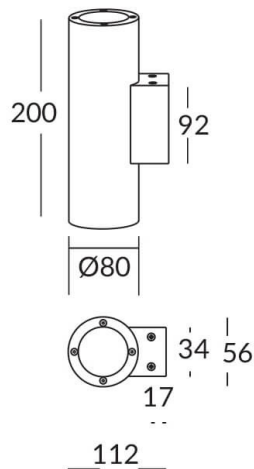

UP&DOWNT

UP&DOWNT is a wall light with round design emitting light up and down. With a size of Ø80mmx200mm has a power of 2x8W and two reflectors up&down of 24 degrees beam angle. With a real lumen output of 1972lm, and an efficiency of 123.25lm/W. Is made in Die Cast Aluminium Body, Tempered Glass Cover and has an IP65 and an IK10 degree of protection. ON-OFF driver. Finished in Black color.

Item code	86.OW09.2321.02
Product type	Indoor
Category	Wall Fixtures & Reading lights
Family	UP&DOWNT

Pictograms

Product	
Real power (W)	8
Real luminous flux (Lm)	1972
Luminous efficiency (Lm/W)	123.25
Beam angle (°)	24
Life time (h)	50000h L70B10
IP	65
Electrical class insulation	Class I
Colour	Black
Chip Brand	NICHIA
Control gear included	Yes
Control gear	ON-OFF
Colour temperature (K)	3000
Colour consistency (SDCM)	SDCM<3
CRI	80
IK	IK10

Scheme

Photometry