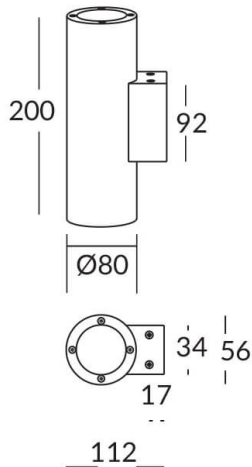

UP&DOWNT

UP&DOWNT is a wall light with round design emitting light up and down. With a size of Ø80mmx200mm has a power of 2x8W and two reflectors up&down of 24 degrees beam angle. With a real lumen output of 1972lm, and an efficiency of 123.25lm/W. Is made in Die Cast Aluminium Body, Tempered Glass Cover and has an IP65 and an IK10 degree of protection. ON-OFF driver. Finished in Grey color.

Item code	86.OW09.2321.03
Product type	Indoor
Category	Wall Fixtures & Reading lights
Family	UP&DOWNT

Pictograms

Product

Real power (W)	8
Real luminous flux (Lm)	1972
Luminous efficiency (Lm/W)	123.25
Beam angle (°)	24
Life time (h)	50000h L70B10
IP	65
Electrical class insulation	Class I
Colour	Grey
Chip Brand	NICHIA
Control gear included	Yes
Control gear	ON-OFF
Colour temperature (K)	3000
Colour consistency (SDCM)	SDCM<3
CRI	80
IK	IK10

Scheme

Photometry