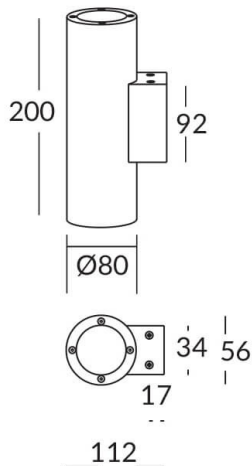

UP&DOWNNT

UP&DOWNNT is a wall light with round design emitting light up and down. With a size of Ø80mmx200mm has a power of 2x8W and two reflectors up&down of 24 degrees beam angle. With a real lumen output of 1972lm, and an efficiency of 123.25lm/W. Is made in Die Cast Aluminium Body, Tempered Glass Cover and has an IP65 and an IK10 degree of protection. ON-OFF driver. Finished in Grey color.

Item code 86.OW09.2321.03

Product type Outdoor

Category Wall Light

Family UP&DOWNNT

Pictograms

Product

Real power (W) 8

Real luminous flux (Lm) 1972

Luminous efficiency (Lm/W) 123.25

Beam angle (°) 24

Life time (h) 50000h L70B10

IP 65

Electrical class insulation Class I

Colour Grey

Chip Brand NICHIA

Control gear included Yes

Control gear ON-OFF

Colour temperature (K) 3000

Colour consistency (SDCM) SDCM<3

CRI 80

IK IK10

Scheme

Photometry