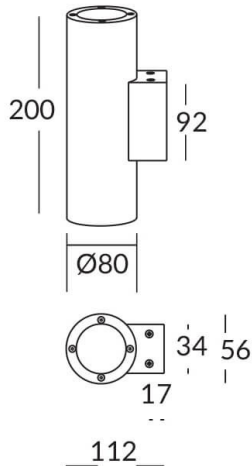

UP&DOWNT

UP&DOWNT is a wall light with round design emitting light up and down. With a size of Ø80mmx200mm has a power of 2x8W and two reflectors up&down of 24 degrees beam angle. With a real lumen output of 1972lm, and an efficiency of 123.25lm/W. Is made in Die Cast Aluminium Body, Tempered Glass Cover and has an IP65 and an IK10 degree of protection. ON-OFF driver. Finished in Grey color.

Item code 86.OW09.2321.03

Product type Outdoor

Category Wall Light

Family UP&DOWNT

Pictograms

Product

Real power (W) 8

Real luminous flux (Lm) 1972

Luminous efficiency (Lm/W) 123.25

Beam angle (°) 24

Life time (h) 50000h L70B10

IP 65

Electrical class insulation Class I

Colour Grey

Chip Brand NICHIA

Control gear included Yes

Control gear ON-OFF

Colour temperature (K) 3000

Colour consistency (SDCM) SDCM<3

CRI 80

IK IK10

Scheme

Photometry