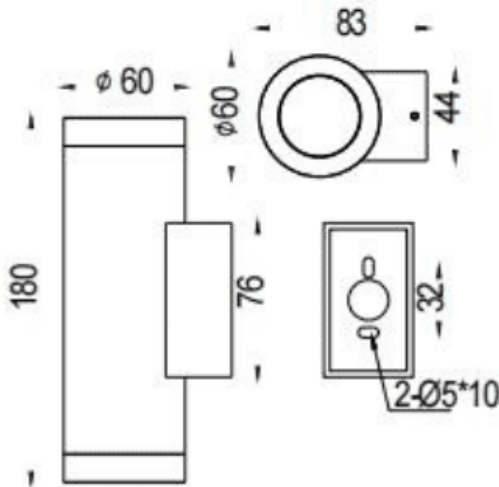

UP&DOWNNT

Lavov wall fixture from the family UP&DOWNNT with a power of 2x8W and a 24 degrees beam angle. Finished in Grey colour. Dimensions $\phi 60 \times 83 \times 180 \text{mm}$. With a total lumen output of 2x800lm and a luminous efficiency of 100lm/W. CCT 3000K. Driver ON-OFF. Made in Die Cast Aluminium Body, Tempered Glass Cover .IP65. IK05

Dimensions

Product dimensions (mm) $\phi 60 \times 83 \times 180 \text{mm}$

Scheme

Photometry

Item code	86.OW09.2321.03
Product type	Outdoor
Category	Wall Light
Family	UP&DOWNNT
Pictograms	

Product	
Real power (W)	2x8
Real luminous flux (Lm)	2x800
Luminous efficiency (Lm/W)	100
Beam angle (°)	24
Life time (h)	50000h L70B10
IP	IP65
Electrical class insulation	Class I
Colour	Grey
Control gear included	Yes
Control gear	ON-OFF
Light source	LED
Type of LED	COB
Colour temperature (K)	3000
Colour consistency (SDCM)	SDCM3
CRI	80
IK	IK05