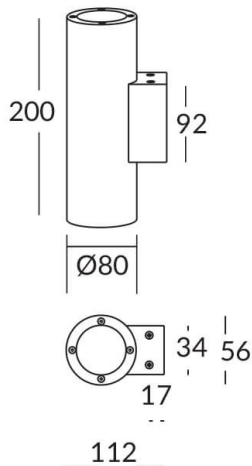

UP&DOWNNT

UP&DOWNNT is a wall light with round design emitting light up and down. With a size of Ø80mmx200mm has a power of 2x8W and two reflectors up&down of 24 degrees beam angle. With a real lumen output of 1972lm, and an efficiency of 123.25lm/W. Is made in Die Cast Aluminium Body, Tempered Glass Cover and has an IP65 and an IK10 degree of protection. ON-OFF driver. Finished in Grey color.

Item code 86.OW09.2321.03

Product type Outdoor

Category Wall Light

Family UP&DOWNNT

Pictograms

Scheme

Product

Real power (W) 8

Real luminous flux (Lm) 1972

Luminous efficiency (Lm/W) 123.25

Beam angle (°) 24

Life time (h) 50000h L70B10

IP 65

Electrical class insulation Class I

Colour Grey

Chip Brand NICHIA