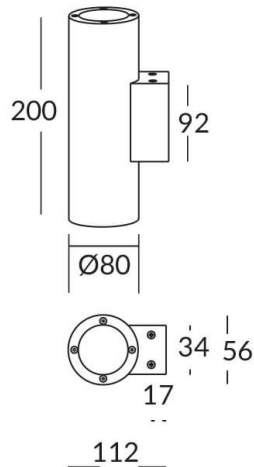

UP&DOWNT

UP&DOWNT is a wall light with round design emitting light up and down. With a size of Ø80mmx200mm has a power of 2x8W and two reflectors up&down of 24 degrees beam angle. With a real lumen output of 1972lm, and an efficiency of 123.25lm/W. Is made in Die Cast Aluminium Body, Tempered Glass Cover and has an IP65 and an IK10 degree of protection. ON-OFF driver. Finished in Grey color.

Item code	86.OW09.2321.03
Product type	Indoor
Category	Wall Fixtures & Reading lights
Family	UP&DOWNT

Pictograms

Product

Real power (W)	8
Real luminous flux (Lm)	1972
Luminous efficiency (Lm/W)	123.25
Beam angle (°)	24
Life time (h)	50000h L70B10
IP	65
Electrical class insulation	Class I
Colour	Grey
Chip Brand	NICHIA
Control gear included	Yes
Control gear	ON-OFF
Colour temperature (K)	3000
Colour consistency (SDCM)	SDCM<3
CRI	80
IK	IK10

Scheme

Photometry