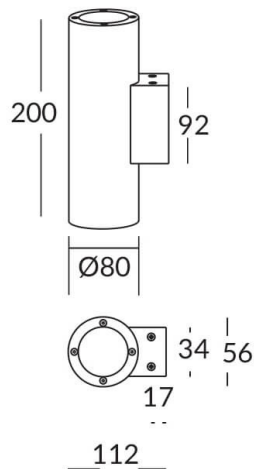

UP&DOWNT

UP&DOWNT is a wall light with round design emitting light up and down. With a size of Ø80mmx200mm has a power of 2x8W and two reflectors up&down of 24 degrees beam angle. With a real lumen output of 1972lm, and an efficiency of 123.25lm/W. Is made in Die Cast Aluminium Body, Tempered Glass Cover and has an IP65 and an IK10 degree of protection. ON-OFF driver. Finished in Grey color.

Item code	86.OW09.2321.03
Product type	Indoor
Category	Wall Fixtures & Reading lights
Family	UP&DOWNT

Pictograms

Product	
Real power (W)	8
Real luminous flux (Lm)	1972
Luminous efficiency (Lm/W)	123.25
Beam angle (°)	24
Life time (h)	50000h L70B10
IP	65
Electrical class insulation	Class I
Colour	Grey
Chip Brand	NICHIA
Control gear included	Yes
Control gear	ON-OFF
Colour temperature (K)	3000
Colour consistency (SDCM)	SDCM<3
CRI	80
IK	IK10

Scheme

Photometry