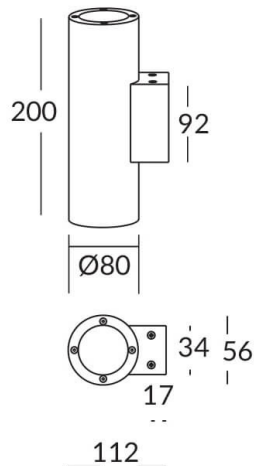

UP&DOWNNT

UP&DOWNNT is a wall light with round design emitting light up and down. With a size of Ø80mmx200mm has a power of 2x8W and two reflectors up&down of 24 degrees beam angle. With a real lumen output of 1972lm, and an efficiency of 123.25lm/W. Is made in Die Cast Aluminium Body, Tempered Glass Cover and has an IP65 and an IK10 degree of protection. DALI driver. Finished in White color.

Item code 86.OW09.2323.01

Product type Outdoor

Category Wall Light

Family UP&DOWNNT

Pictograms

Scheme

Product

Real power (W) 8

Real luminous flux (Lm) 1972

Luminous efficiency (Lm/W) 123.25

Beam angle (°) 24

Life time (h) 50000h L70B10

IP 65

Electrical class insulation Class I

Colour White

Chip Brand NICHIA