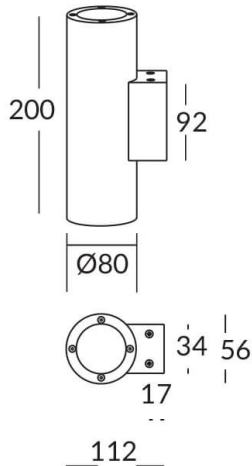

UP&DOWNNT

UP&DOWNNT is a wall light with round design emitting light up and down. With a size of Ø80mmx200mm has a power of 2x8W and two reflectors up&down of 24 degrees beam angle. With a real lumen output of 1972lm, and an efficiency of 123.25lm/W. Is made in Die Cast Aluminium Body, Tempered Glass Cover and has an IP65 and an IK10 degree of protection. DALI driver. Finished in Black color.

Item code	86.OW09.2323.02

Product type	Outdoor

Category	Wall Light

Family	UP&DOWNNT

Pictograms

Product

Real power (W)	8
Real luminous flux (Lm)	1972
Luminous efficiency (Lm/W)	123.25
Beam angle (°)	24
Life time (h)	50000h L70B10
IP	65
Electrical class insulation	Class I
Colour	Black
Chip Brand	NICHIA
Control gear included	Yes
Control gear	DALI
Colour temperature (K)	3000
Colour consistency (SDCM)	SDCM<3
CRI	80
IK	IK10

Scheme

Photometry