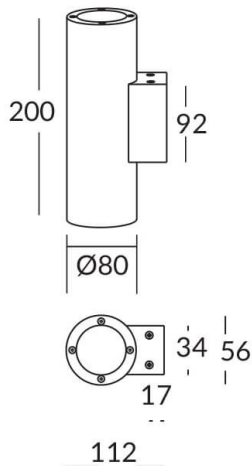

UP&DOWNNT

UP&DOWNNT is a wall light with round design emitting light up and down. With a size of Ø80mmx200mm has a power of 2x8W and two reflectors up&down of 24 degrees beam angle. With a real lumen output of 1972lm, and an efficiency of 123.25lm/W. Is made in Die Cast Aluminium Body, Tempered Glass Cover and has an IP65 and an IK10 degree of protection. DALI driver. Finished in Black color.

Item code 86.OW09.2323.02

Product type Outdoor

Category Wall Light

Family UP&DOWNNT

Pictograms

Product

Real power (W) 8

Real luminous flux (Lm) 1972

Luminous efficiency (Lm/W) 123.25

Beam angle (°) 24

Life time (h) 50000h L70B10

IP 65

Electrical class insulation Class I

Colour Black

Chip Brand NICHIA

Control gear included Yes

Control gear DALI

Colour temperature (K) 3000

Colour consistency (SDCM) SDCM<3

CRI 80

IK IK10

Scheme

Photometry