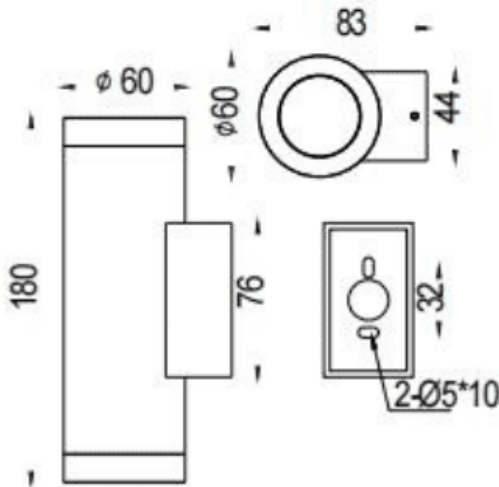

### UP&DOWNNT

Lavov wall fixture from the family UP&DOWNNT with a power of 2x8W and a 24 degrees beam angle. Finished in Black colour. Dimensions  $\phi 60 \times 83 \times 180 \text{mm}$ . With a total lumen output of 2x800lm and a luminous efficiency of 100lm/W. CCT 3000K. Driver DALI. Made in Die Cast Aluminium Body, Tempered Glass Cover. IP65. IK05

### Dimensions

Product dimensions (mm)  $\phi 60 \times 83 \times 180 \text{mm}$

### Photometry

Item code	86.OW09.2323.02
Product type	Outdoor
Category	Wall Light
Family	UP&DOWNNT
Pictograms	

Product	
Real power (W)	2x8
Real luminous flux (Lm)	2x800
Luminous efficiency (Lm/W)	100
Beam angle (°)	24
Life time (h)	50000h L70B10
IP	IP65
Electrical class insulation	Class I
Colour	Black
Control gear included	Yes
Control gear	DALI
Light source	LED
Type of LED	COB
Colour temperature (K)	3000
Colour consistency (SDCM)	SDCM3
CRI	80
IK	IK05