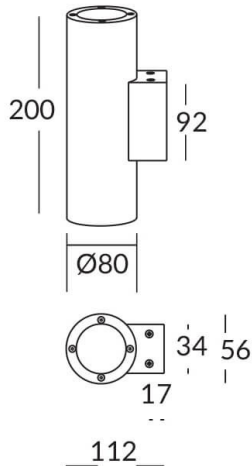

UP&DOWNNT

UP&DOWNNT is a wall light with round design emitting light up and down. With a size of Ø80mmx200mm has a power of 2x8W and two reflectors up&down of 24 degrees beam angle. With a real lumen output of 1972lm, and an efficiency of 123.25lm/W. Is made in Die Cast Aluminium Body, Tempered Glass Cover and has an IP65 and an IK10 degree of protection. DALI driver. Finished in Black color.

Item code 86.OW09.2323.02

Product type Outdoor

Category Wall Light

Family UP&DOWNNT

Pictograms

Product

Real power (W) 8

Real luminous flux (Lm) 1972

Luminous efficiency (Lm/W) 123.25

Beam angle (°) 24

Life time (h) 50000h L70B10

IP 65

Electrical class insulation Class I

Colour Black

Chip Brand NICHIA

Control gear included Yes

Control gear DALI

Colour temperature (K) 3000

Colour consistency (SDCM) SDCM<3

CRI 80

IK IK10

Scheme

Photometry