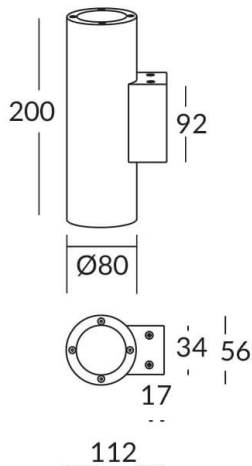

UP&DOWNNT

UP&DOWNNT is a wall light with round design emitting light up and down. With a size of Ø80mmx200mm has a power of 2x8W and two reflectors up&down of 24 degrees beam angle. With a real lumen output of 1972lm, and an efficiency of 123.25lm/W. Is made in Die Cast Aluminium Body, Tempered Glass Cover and has an IP65 and an IK10 degree of protection. DALI driver. Finished in Grey color.

Item code 86.OW09.2323.03

Product type Outdoor

Category Wall Light

Family UP&DOWNNT

Pictograms

Product

Real power (W) 8

Real luminous flux (Lm) 1972

Luminous efficiency (Lm/W) 123.25

Beam angle (°) 24

Life time (h) 50000h L70B10

IP 65

Electrical class insulation Class I

Colour Grey

Chip Brand NICHIA

Control gear included Yes

Control gear DALI

Colour temperature (K) 3000

Colour consistency (SDCM) SDCM<3

CRI 80

IK IK10

Scheme

Photometry