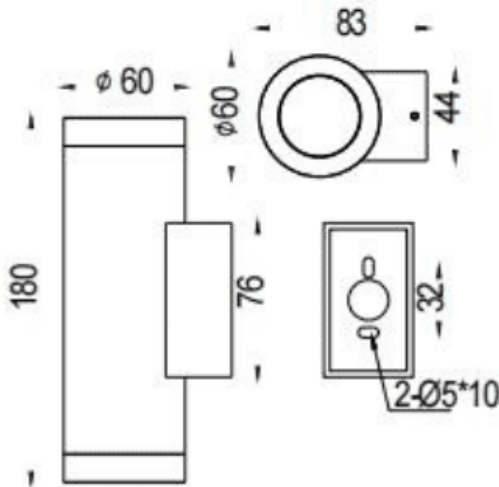

UP&DOWNNT

Lavov wall fixture from the family UP&DOWNNT with a power of 2x8W and a 24 degrees beam angle. Finished in Grey colour. Dimensions $\phi 60 \times 83 \times 180 \text{mm}$. With a total lumen output of 2x800lm and a luminous efficiency of 100lm/W. CCT 3000K. Driver DALI. Made in Die Cast Aluminium Body, Tempered Glass Cover. IP65. IK05

Dimensions

Product dimensions (mm) $\phi 60 \times 83 \times 180 \text{mm}$

Scheme

Photometry

Item code	86.OW09.2323.03
Product type	Outdoor
Category	Wall Light
Family	UP&DOWNNT
Pictograms	

Product	
Real power (W)	2x8
Real luminous flux (Lm)	2x800
Luminous efficiency (Lm/W)	100
Beam angle (°)	24
Life time (h)	50000h L70B10
IP	IP65
Electrical class insulation	Class I
Colour	Grey
Control gear included	Yes
Control gear	DALI
Light source	LED
Type of LED	COB
Colour temperature (K)	3000
Colour consistency (SDCM)	SDCM3
CRI	80
IK	IK05