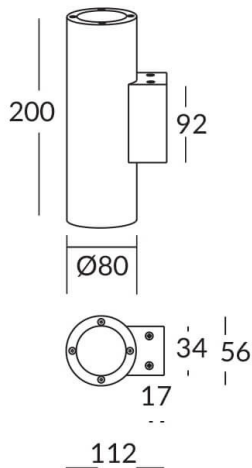

UP&DOWNT

UP&DOWNT is a wall light with round design emitting light up and down. With a size of Ø80mmx200mm has a power of 2x8W and two reflectors up&down of 24 degrees beam angle. With a real lumen output of 1972lm, and an efficiency of 123.25lm/W. Is made in Die Cast Aluminium Body, Tempered Glass Cover and has an IP65 and an IK10 degree of protection. DALI driver. Finished in Grey color.

Item code	86.OW09.2323.03
Product type	Indoor
Category	Wall Fixtures & Reading lights
Family	UP&DOWNT
Pictograms	

Product	
Real power (W)	8
Real luminous flux (Lm)	1972
Luminous efficiency (Lm/W)	123.25
Beam angle (°)	24
Life time (h)	50000h L70B10
IP	65
Electrical class insulation	Class I
Colour	Grey
Chip Brand	NICHIA
Control gear included	Yes
Control gear	DALI
Colour temperature (K)	3000
Colour consistency (SDCM)	SDCM<3
CRI	80
IK	IK10

Scheme

Photometry