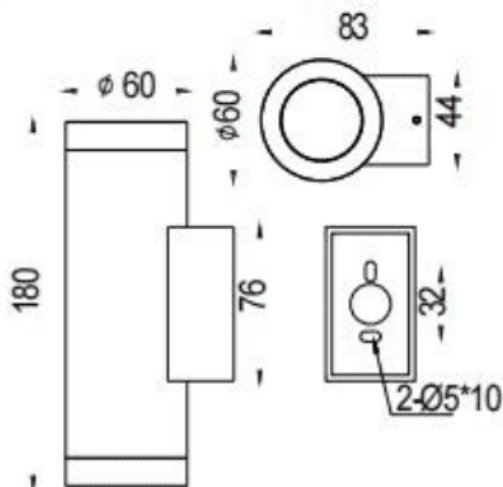

### UP&DOWNT

Lavov wall fixture from the family UP&DOWNT with a power of 2x8W and a 24 degrees beam angle. Finished in Grey colour. Dimensions  $\phi 60 \times 83 \times 180 \text{mm}$ . With a total lumen output of 2x800lm and a luminous efficiency of 100lm/W. CCT 3000K. Driver DALI. Made in Die Cast Aluminium Body, Tempered Glass Cover. IP65. IK05

### Dimensions

Product dimensions (mm)  $\phi 60 \times 83 \times 180 \text{mm}$

### Photometry

|              |                                |
|--------------|--------------------------------|
| Item code    | 86.OW09.2323.03                |
| Product type | Indoor                         |
| Category     | Wall Fixtures & Reading lights |
| Family       | UP&DOWNT                       |
| Pictograms   |                                |

|                             |               |
|-----------------------------|---------------|
| Product                     |               |
| Real power (W)              | 2x8           |
| Real luminous flux (Lm)     | 2x800         |
| Luminous efficiency (Lm/W)  | 100           |
| Beam angle (&ordm;)         | 24            |
| Life time (h)               | 50000h L70B10 |
| IP                          | IP65          |
| Electrical class insulation | Class I       |
| Colour                      | Grey          |
| Control gear included       | Yes           |
| Control gear                | DALI          |
| Light source                | LED           |
| Type of LED                 | COB           |
| Colour temperature (K)      | 3000          |
| Colour consistency (SDCM)   | SDCM<3        |
| CRI                         | 80            |
| IK                          | IK05          |