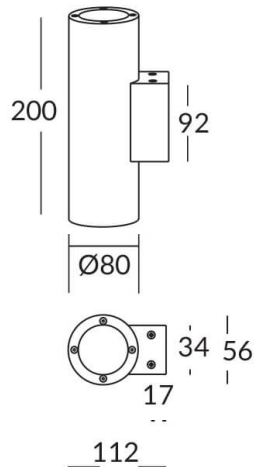

UP&DOWNT

UP&DOWNT is a wall light with round design emitting light up and down. With a size of Ø80mmx200mm has a power of 2x8W and two reflectors up&down of 38 degrees beam angle. With a real lumen output of 1972lm, and an efficiency of 123.25lm/W. Is made in Die Cast Aluminium Body, Tempered Glass Cover and has an IP65 and an IK10 degree of protection. ON-OFF driver. Finished in White color.

Item code	86.OW09.2331.01
Product type	Indoor
Category	Wall Fixtures & Reading lights
Family	UP&DOWNT

Pictograms

Product	
Real power (W)	8
Real luminous flux (Lm)	1972
Luminous efficiency (Lm/W)	123.25
Beam angle (°)	38
Life time (h)	50000h L70B10
IP	65
Electrical class insulation	Class I
Colour	White
Chip Brand	NICHIA
Control gear included	Yes
Control gear	ON-OFF
Colour temperature (K)	3000
Colour consistency (SDCM)	SDCM<3
CRI	80
IK	IK10

Scheme

Photometry