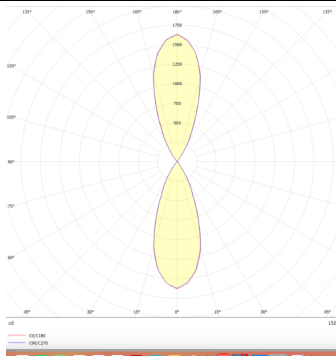

UP&DOWNNT

UP&DOWNNT is a wall light with round design emitting light up and down. With a size of Ø80mmx200mm has a power of 2x8W and two reflectors up&down of 38 degrees beam angle. With a real lumen output of 1972lm, and an efficiency of 123.25lm/W. Is made in Die Cast Aluminium Body, Tempered Glass Cover and has an IP65 and an IK10 degree of protection. ON-OFF driver. Finished in White color.

Scheme

Photometry

Item code	86.OW09.2331.01
Product type	Outdoor
Category	Wall Light
Family	UP&DOWNNT
Pictograms	

Product	
Real power (W)	8
Real luminous flux (Lm)	1972
Luminous efficiency (Lm/W)	123.25
Beam angle (°)	38
Life time (h)	50000h L70B10
IP	65
Electrical class insulation	Class I
Colour	White
Chip Brand	NICHIA
Control gear included	Yes
Control gear	ON-OFF
Colour temperature (K)	3000
Colour consistency (SDCM)	SDCM<3
CRI	80
IK	IK10