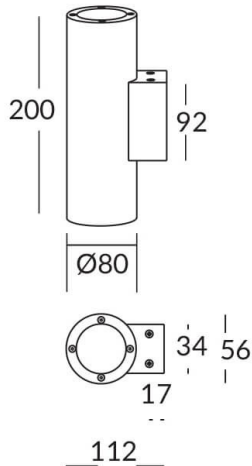

UP&DOWNNT

UP&DOWNNT is a wall light with round design emitting light up and down. With a size of Ø80mmx200mm has a power of 2x8W and two reflectors up&down of 38 degrees beam angle. With a real lumen output of 1972lm, and an efficiency of 123.25lm/W. Is made in Die Cast Aluminium Body, Tempered Glass Cover and has an IP65 and an IK10 degree of protection. ON-OFF driver. Finished in White color.

Scheme

Photometry

Item code	86.OW09.2331.01
Product type	Outdoor
Category	Wall Light
Family	UP&DOWNNT
Pictograms	

Product	
Real power (W)	8
Real luminous flux (Lm)	1972
Luminous efficiency (Lm/W)	123.25
Beam angle (°)	38
Life time (h)	50000h L70B10
IP	65
Electrical class insulation	Class I
Colour	White
Chip Brand	NICHIA
Control gear included	Yes
Control gear	ON-OFF
Colour temperature (K)	3000
Colour consistency (SDCM)	SDCM<3
CRI	80
IK	IK10