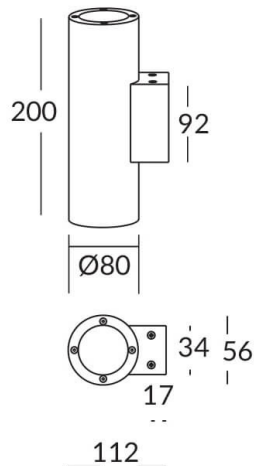

UP&DOWNNT

UP&DOWNNT is a wall light with round design emitting light up and down. With a size of Ø80mmx200mm has a power of 2x8W and two reflectors up&down of 38 degrees beam angle. With a real lumen output of 1972lm, and an efficiency of 123.25lm/W. Is made in Die Cast Aluminium Body, Tempered Glass Cover and has an IP65 and an IK10 degree of protection. ON-OFF driver. Finished in White color.

Item code 86.OW09.2331.01

Product type Outdoor

Category Wall Light

Family UP&DOWNNT

Pictograms

Scheme

Product

Real power (W) 8

Real luminous flux (Lm) 1972

Luminous efficiency (Lm/W) 123.25

Beam angle (°) 38

Life time (h) 50000h L70B10

IP 65

Electrical class insulation Class I

Colour White

Chip Brand NICHIA