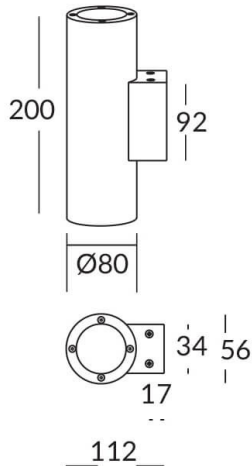

UP&DOWNT

UP&DOWNT is a wall light with round design emitting light up and down. With a size of Ø80mmx200mm has a power of 2x8W and two reflectors up&down of 38 degrees beam angle. With a real lumen output of 1972lm, and an efficiency of 123.25lm/W. Is made in Die Cast Aluminium Body, Tempered Glass Cover and has an IP65 and an IK10 degree of protection. ON-OFF driver. Finished in White color.

Item code 86.OW09.2331.01

Product type Outdoor

Category Wall Light

Family UP&DOWNT

Pictograms

Product

Real power (W) 8

Real luminous flux (Lm) 1972

Luminous efficiency (Lm/W) 123.25

Beam angle (°) 38

Life time (h) 50000h L70B10

IP 65

Electrical class insulation Class I

Colour White

Chip Brand NICHIA

Control gear included Yes

Control gear ON-OFF

Colour temperature (K) 3000

Colour consistency (SDCM) SDCM<3

CRI 80

IK IK10

Scheme

Photometry