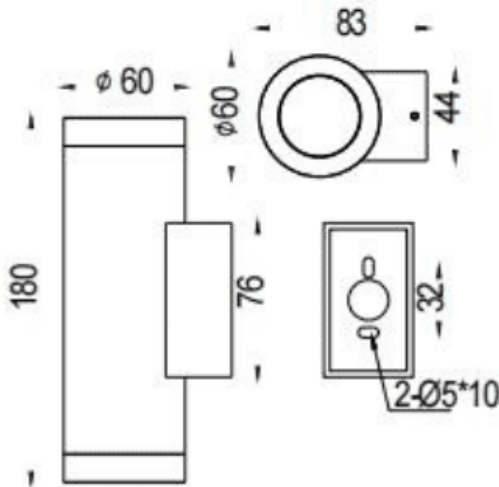

UP&DOWNNT

Lavov wall fixture from the family UP&DOWNNT with a power of 2x8W and a 45 degrees beam angle. Finished in White colour. Dimensions $\phi 60 \times 83 \times 180 \text{mm}$. With a total lumen output of 2x800lm and a luminous efficiency of 100lm/W. CCT 3000K. Driver ON-OFF. Made in Die Cast Aluminium Body, Tempered Glass Cover .IP65. IK05

Dimensions

Product dimensions (mm) $\phi 60 \times 83 \times 180 \text{mm}$

Scheme

Photometry

Item code	86.OW09.2331.01
Product type	Outdoor
Category	Wall Light
Family	UP&DOWNNT
Pictograms	

Product	
Real power (W)	2x8
Real luminous flux (Lm)	2x800
Luminous efficiency (Lm/W)	100
Beam angle (°)	45
Life time (h)	50000h L70B10
IP	IP65
Electrical class insulation	Class I
Colour	White
Control gear included	Yes
Control gear	ON-OFF
Light source	LED
Type of LED	COB
Colour temperature (K)	3000
Colour consistency (SDCM)	SDCM3
CRI	80
IK	IK05