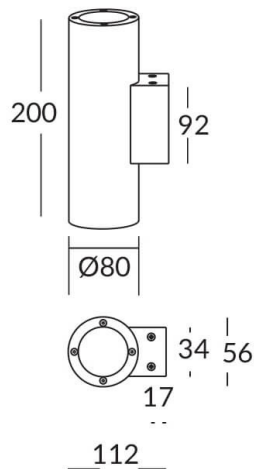

UP&DOWNT

UP&DOWNT is a wall light with round design emitting light up and down. With a size of Ø80mmx200mm has a power of 2x8W and two reflectors up&down of 38 degrees beam angle. With a real lumen output of 1972lm, and an efficiency of 123.25lm/W. Is made in Die Cast Aluminium Body, Tempered Glass Cover and has an IP65 and an IK10 degree of protection. ON-OFF driver. Finished in White color.

Item code	86.OW09.2331.01
Product type	Indoor
Category	Wall Fixtures & Reading lights
Family	UP&DOWNT

Pictograms

Product

Real power (W)	8
Real luminous flux (Lm)	1972
Luminous efficiency (Lm/W)	123.25
Beam angle (°)	38
Life time (h)	50000h L70B10
IP	65
Electrical class insulation	Class I
Colour	White
Chip Brand	NICHIA
Control gear included	Yes
Control gear	ON-OFF
Colour temperature (K)	3000
Colour consistency (SDCM)	SDCM<3
CRI	80
IK	IK10

Scheme

Photometry