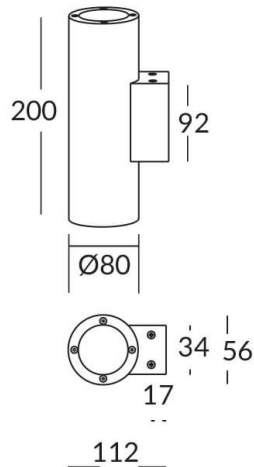

UP&DOWNT

UP&DOWNT is a wall light with round design emitting light up and down. With a size of Ø80mmx200mm has a power of 2x8W and two reflectors up&down of 38 degrees beam angle. With a real lumen output of 1972lm, and an efficiency of 123.25lm/W. Is made in Die Cast Aluminium Body, Tempered Glass Cover and has an IP65 and an IK10 degree of protection. ON-OFF driver. Finished in White color.

Item code	86.OW09.2331.01
Product type	Indoor
Category	Wall Fixtures & Reading lights
Family	UP&DOWNT

Pictograms

Product

Real power (W)	8
Real luminous flux (Lm)	1972
Luminous efficiency (Lm/W)	123.25
Beam angle (°)	38
Life time (h)	50000h L70B10
IP	65
Electrical class insulation	Class I
Colour	White
Chip Brand	NICHIA
Control gear included	Yes
Control gear	ON-OFF
Colour temperature (K)	3000
Colour consistency (SDCM)	SDCM<3
CRI	80
IK	IK10

Scheme

Photometry