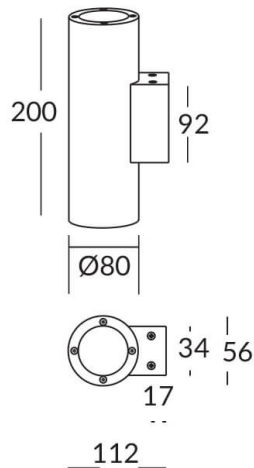

UP&DOWNT

UP&DOWNT is a wall light with round design emitting light up and down. With a size of Ø80mmx200mm has a power of 2x8W and two reflectors up&down of 38 degrees beam angle. With a real lumen output of 1972lm, and an efficiency of 123.25lm/W. Is made in Die Cast Aluminium Body, Tempered Glass Cover and has an IP65 and an IK10 degree of protection. ON-OFF driver. Finished in White color.

Item code	86.OW09.2331.01
Product type	Indoor
Category	Wall Fixtures & Reading lights
Family	UP&DOWNT
Pictograms	

Product	
Real power (W)	8
Real luminous flux (Lm)	1972
Luminous efficiency (Lm/W)	123.25
Beam angle (°)	38
Life time (h)	50000h L70B10
IP	65
Electrical class insulation	Class I
Colour	White
Chip Brand	NICHIA
Control gear included	Yes
Control gear	ON-OFF
Colour temperature (K)	3000
Colour consistency (SDCM)	SDCM<3
CRI	80
IK	IK10

Scheme

Photometry