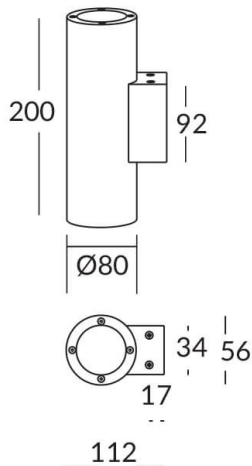

UP&DOWNT

UP&DOWNT is a wall light with round design emitting light up and down. With a size of Ø80mmx200mm has a power of 2x8W and two reflectors up&down of 38 degrees beam angle. With a real lumen output of 1972lm, and an efficiency of 123.25lm/W. Is made in Die Cast Aluminium Body, Tempered Glass Cover and has an IP65 and an IK10 degree of protection. ON-OFF driver. Finished in Black color.

Item code 86.OW09.2331.02

Product type Outdoor

Category Wall Light

Family UP&DOWNT

Pictograms

Scheme

Product

Real power (W) 8

Real luminous flux (Lm) 1972

Luminous efficiency (Lm/W) 123.25

Beam angle (°) 38

Life time (h) 50000h L70B10

IP 65

Electrical class insulation Class I

Colour Black

Chip Brand NICHIA