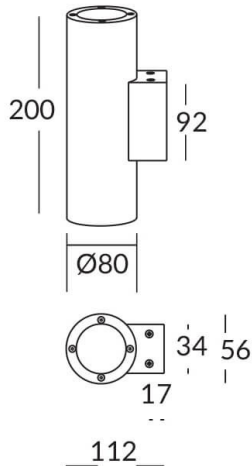

UP&DOWNNT

UP&DOWNNT is a wall light with round design emitting light up and down. With a size of Ø80mmx200mm has a power of 2x8W and two reflectors up&down of 38 degrees beam angle. With a real lumen output of 1972lm, and an efficiency of 123.25lm/W. Is made in Die Cast Aluminium Body, Tempered Glass Cover and has an IP65 and an IK10 degree of protection. ON-OFF driver. Finished in Black color.

Item code 86.OW09.2331.02

Product type Outdoor

Category Wall Light

Family UP&DOWNNT

Pictograms

Product

Real power (W) 8

Real luminous flux (Lm) 1972

Luminous efficiency (Lm/W) 123.25

Beam angle (°) 38

Life time (h) 50000h L70B10

IP 65

Electrical class insulation Class I

Colour Black

Chip Brand NICHIA

Control gear included Yes

Control gear ON-OFF

Colour temperature (K) 3000

Colour consistency (SDCM) SDCM<3

CRI 80

IK IK10

Scheme

Photometry