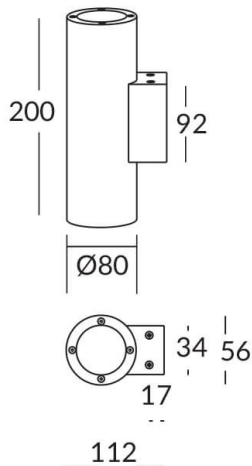

UP&DOWNNT

UP&DOWNNT is a wall light with round design emitting light up and down. With a size of Ø80mmx200mm has a power of 2x8W and two reflectors up&down of 38 degrees beam angle. With a real lumen output of 1972lm, and an efficiency of 123.25lm/W. Is made in Die Cast Aluminium Body, Tempered Glass Cover and has an IP65 and an IK10 degree of protection. ON-OFF driver. Finished in Black color.

Item code 86.OW09.2331.02

Product type Outdoor

Category Wall Light

Family UP&DOWNNT

Pictograms

Scheme

Product

Real power (W) 8

Real luminous flux (Lm) 1972

Luminous efficiency (Lm/W) 123.25

Beam angle (°) 38

Life time (h) 50000h L70B10

IP 65

Electrical class insulation Class I

Colour Black

Chip Brand NICHIA

Control gear included Yes

Control gear ON-OFF

Colour temperature (K) 3000

Colour consistency (SDCM) SDCM<3

CRI 80

IK IK10

Photometry