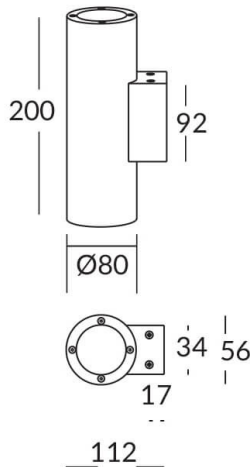

UP&DOWNT

UP&DOWNT is a wall light with round design emitting light up and down. With a size of Ø80mmx200mm has a power of 2x8W and two reflectors up&down of 38 degrees beam angle. With a real lumen output of 1972lm, and an efficiency of 123.25lm/W. Is made in Die Cast Aluminium Body, Tempered Glass Cover and has an IP65 and an IK10 degree of protection. ON-OFF driver. Finished in Black color.

Item code	86.OW09.2331.02
Product type	Indoor
Category	Wall Fixtures & Reading lights
Family	UP&DOWNT

Pictograms

Product	8
Real power (W)	8
Real luminous flux (Lm)	1972
Luminous efficiency (Lm/W)	123.25
Beam angle (°)	38
Life time (h)	50000h L70B10
IP	65
Electrical class insulation	Class I
Colour	Black
Chip Brand	NICHIA
Control gear included	Yes
Control gear	ON-OFF
Colour temperature (K)	3000
Colour consistency (SDCM)	SDCM<3
CRI	80
IK	IK10

Scheme

Photometry